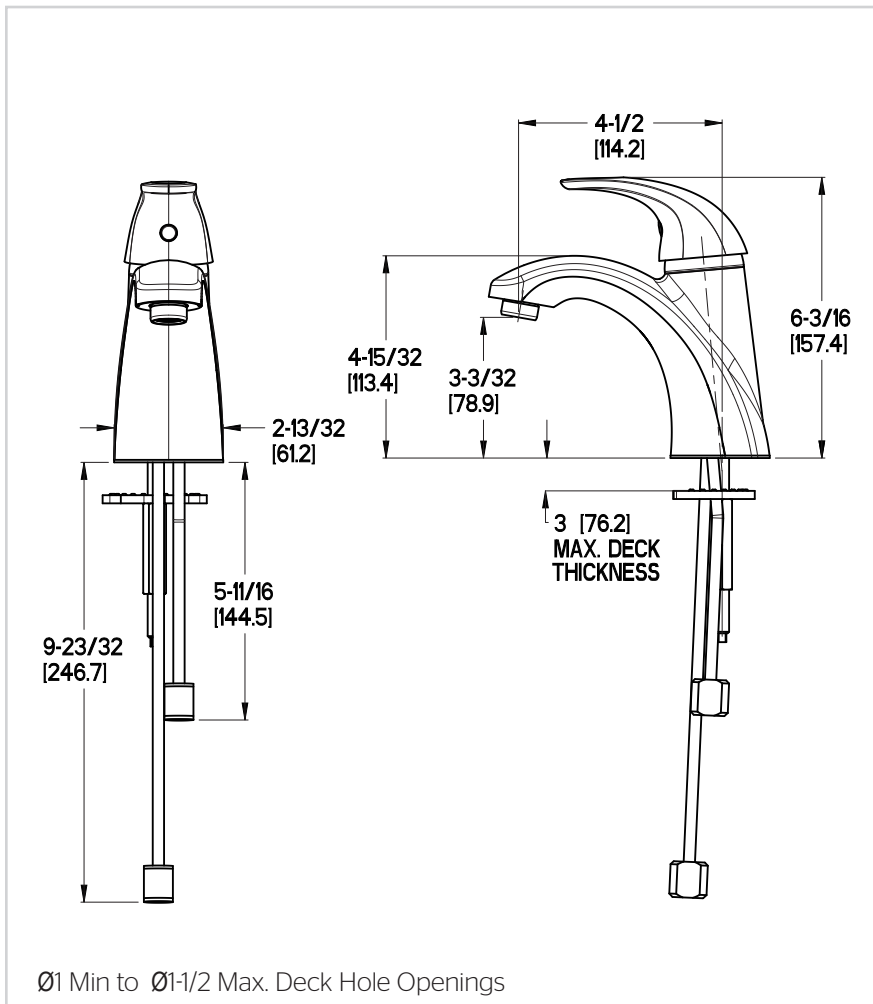

### Features

- 1.2 GPM Flow Rate
- Mounting Hardware Included
- 1 or 3-Hole Installation; Deck Plate or Single Hole Mounting Option
- Push & Seal™ Pop-Up
- Pforever Seal™ Ceramic Disc Valve
- Limited Lifetime Warranty

### Dimensions

Optional Deck and Putty Plate

Push & Seal™