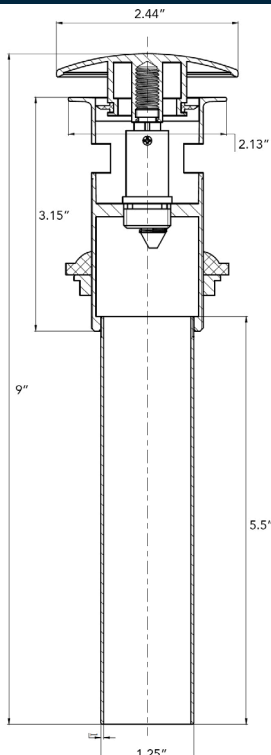

### FEATURES

- **2.44" x 2.44" x 9"**
- Fits 1.5" standard-sized overflow sinks
- Dome drain top opens and closes with a gentle press
- Protected by our lifetime warranty

### DIMENSIONS