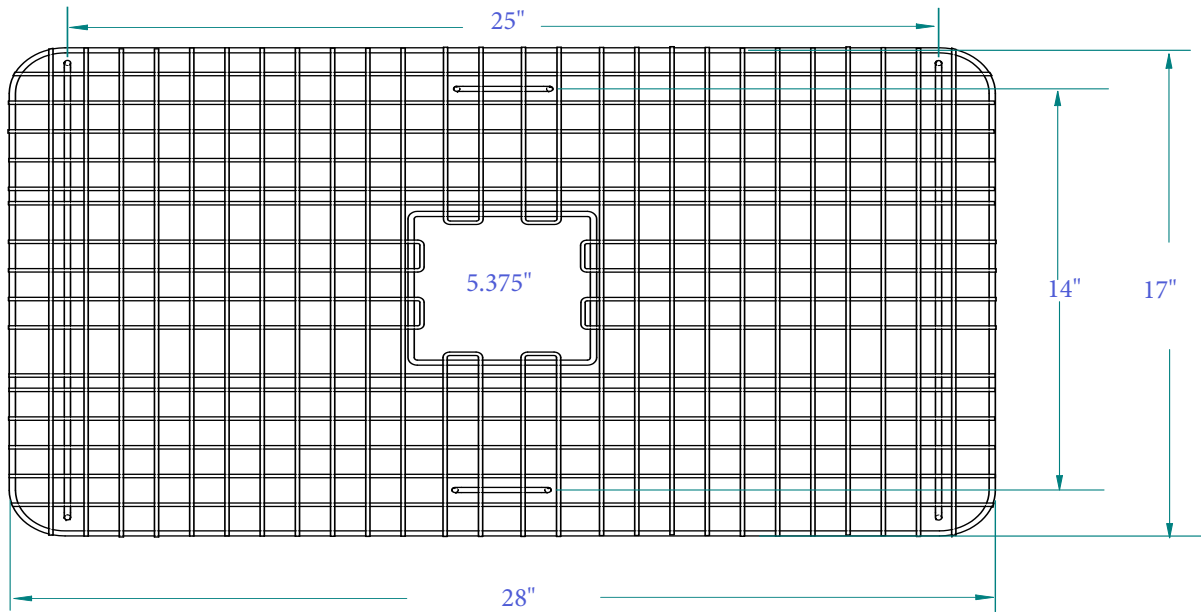

Wright Copper Kitchen Sink Bottom Grid

[SG001-33](#)

Lifetime Warranty

All Sinkology products come with a lifetime warranty. You won't need it, but it's there.

CustomerService@Sinkology.com | 866.915.3003