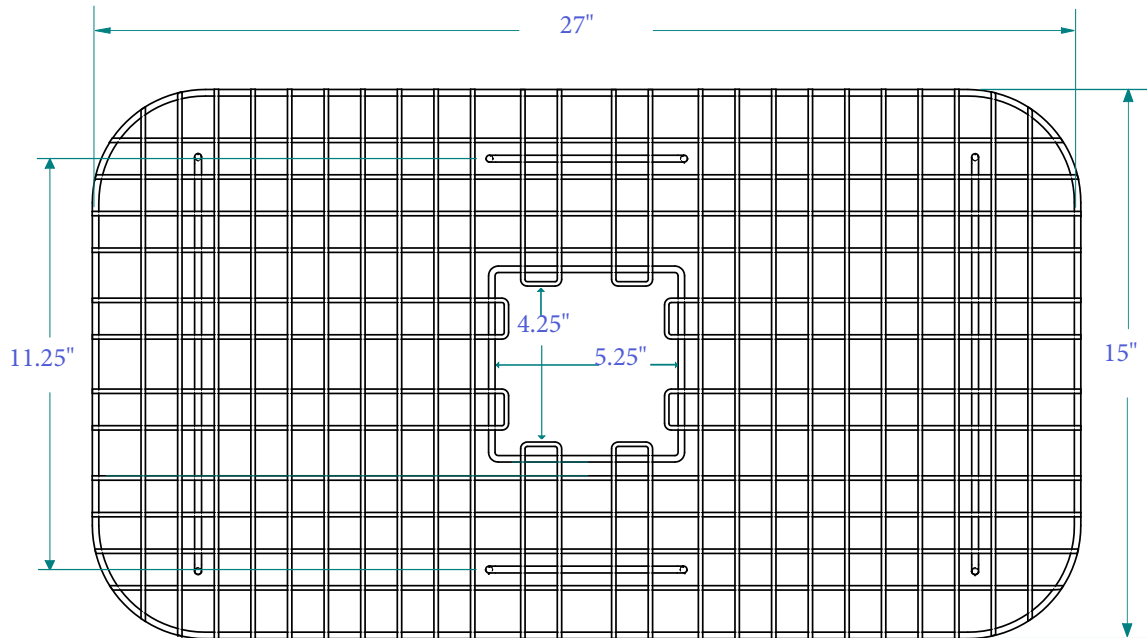

Wren Stainless Steel Kitchen Sink Bottom Grid

SINKOLOGY™

SG008-27ST

Lifetime Warranty

All Sinkology products come with a lifetime warranty.
You won't need it, but it's there.

CustomerService@Sinkology.com | 866.915.3003