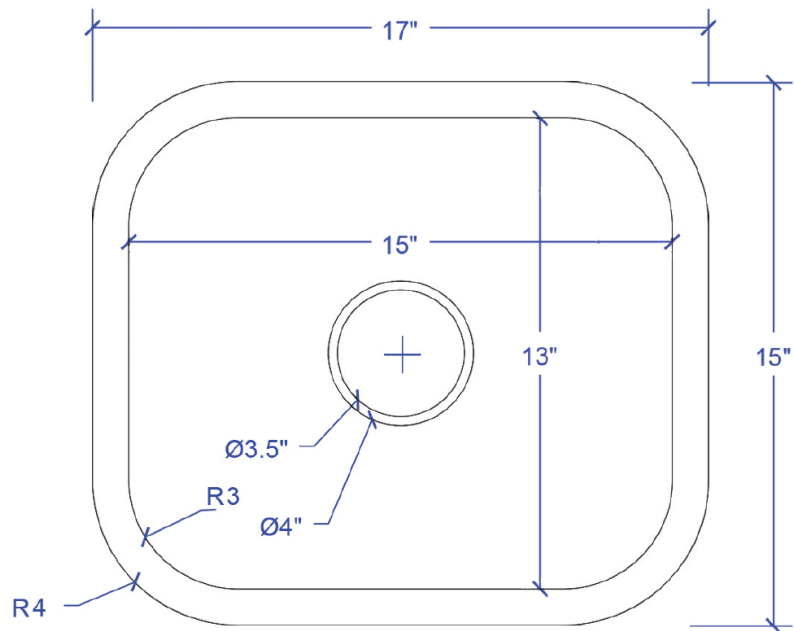

Technical Specifications

- + Outer - 17" x 15" x 7.25"
- + Inner - 15" x 13" x 7.25"
- + Drain - 3.5" diameter
- + Thickness - 18 Gauge

FRONT VIEW

TOP VIEW

Lifetime Warranty

All Sinkology products come with our Everyday Promise Lifetime Warranty. You won't need it, but it's there.