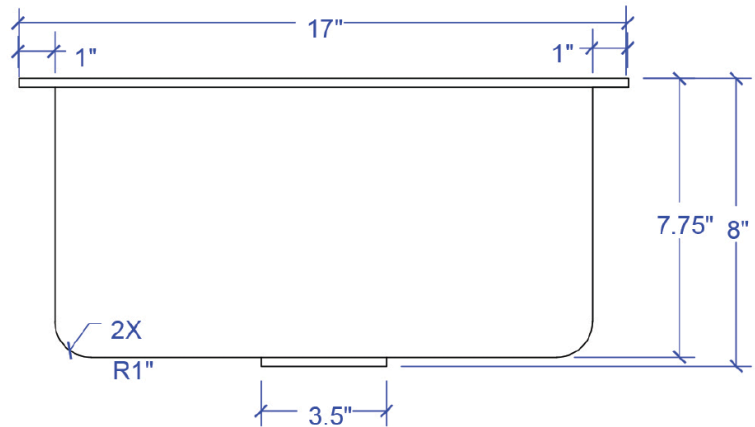

Technical Specifications

- + Outer - 17" x 15" x 7.25"
- + Inner - 15" x 13" x 7.25"
- + Drain - 3.5" diameter
- + Thickness - 18 Gauge

FRONT VIEW

TOP VIEW

Lifetime Warranty

All Sinkology products come with our Everyday Promise Lifetime Warranty. You won't need it, but it's there.