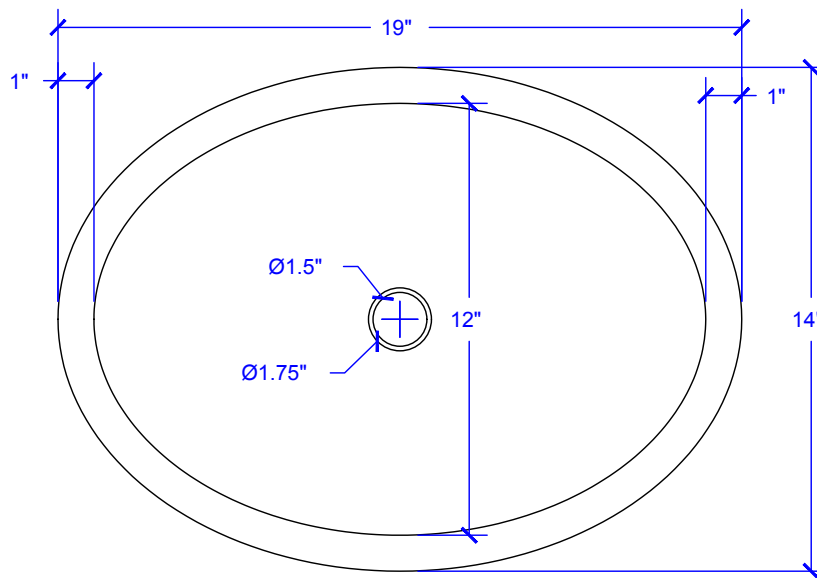

## Technical Specifications

- + Outer - 19" x 14" x 5.5"
- + Inner - 17" x 12" x 5.25"
- + Drain - Standard Bath Drain, Non Overflow
- + Thickness - 18 Gauge

FRONT VIEW

TOP VIEW