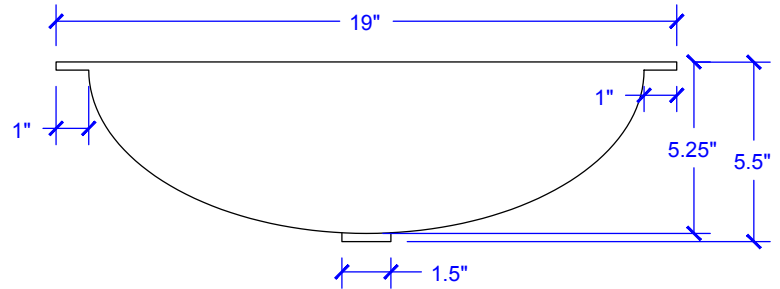

## Technical Specifications

- + Outer - 19" x 14" x 5.5"
- + Inner - 17" x 12" x 5.25"
- + Drain - Standard Bath Drain, Non Overflow
- + Thickness - 18 Gauge

FRONT VIEW

TOP VIEW