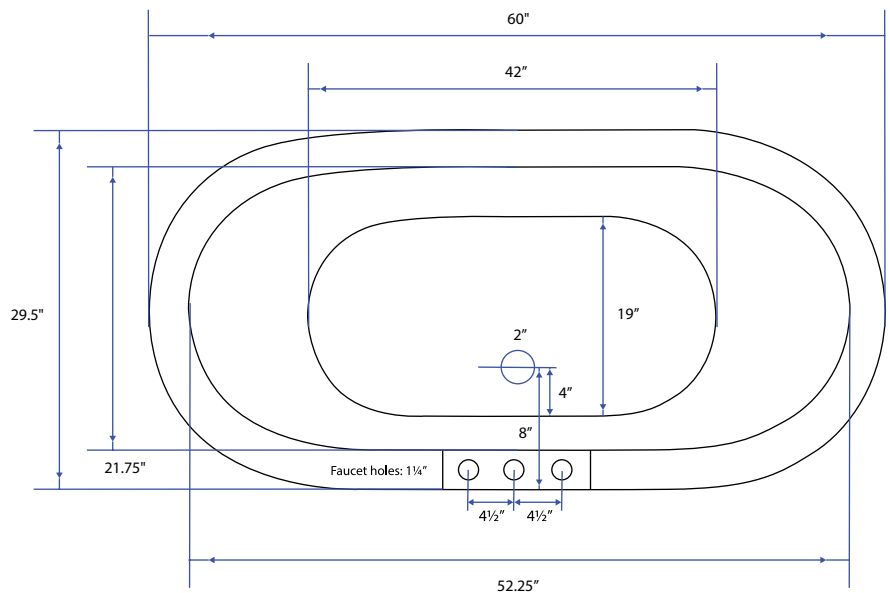

TOP VIEW

Lifetime Warranty

All Sinkology products come with a lifetime warranty. You won't need it, but it's there.

CustomerService@Sinkology.com | 866.915.3003