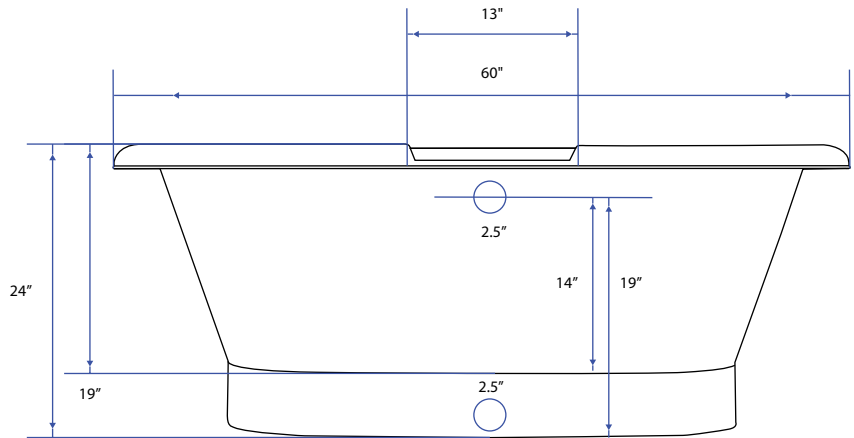

## Technical Specifications

- + Outer - 60" x 29.5" x 24"
- + Basin Area Floor - 42" x 19"
- + Soaking Depth
  - Top of Tub - 15"
  - To overflow - 12.25"
- + Weight - 125 lbs
- + Tub Rim - 2.5"
- + Drain - 2" diameter