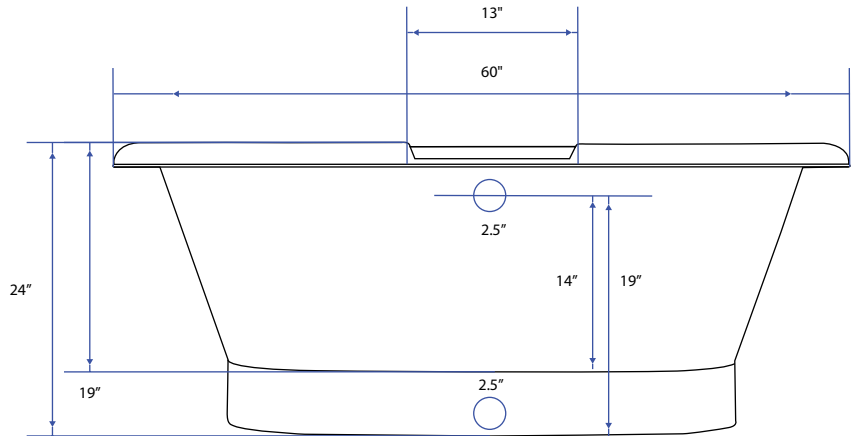

Thales Copper Bathtub

Model [#ST101-60HA-0](#) | [#ST101-60HA-2](#) | [#ST101-60HA-3](#) (w/overflow)

60" x 29.5" x 24"

Features

- + Compact freestanding design
- + Handmade by skilled artists
- + Industrial strength build
- + Antique Copper finish
- + 14-gauge pure, solid copper
- + 2 Pre-drilled faucet holes in deck
- + Lifetime warranty

Thales Copper Bathtub

Technical Specifications

- + Outer - 60" x 29.5" x 24"
- + Basin Area Floor - 42" x 19"
- + Soaking Depth
 - Top of Tub - 15"
 - To overflow - 12.25"
- + Weight - 125 lbs
- + Tub Rim - 2.5"
- + Drain - 2" diameter