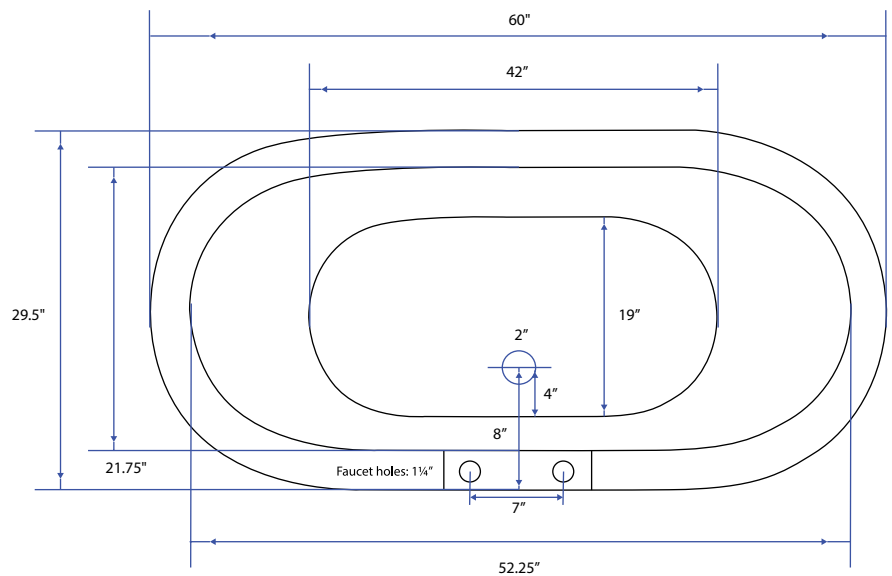

FRONT VIEW

TOP VIEW

Lifetime Warranty

All Sinkology products come with a lifetime warranty. You won't need it, but it's there.

CustomerService@Sinkology.com | 866.915.3003