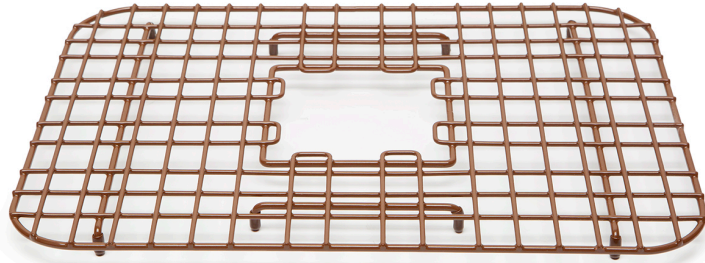

Sullivan Copper Kitchen Sink Bottom Grid

Model # [SG005-18](#)

18" x 13"

Features

- + Built with heavy duty 7 gauge wire
- + Vinyl coated in Antique Brown
- + Made in the USA
- + Lifetime Warranty

[SG005-18](#)

[SG005-18](#)

Product Pairing Suggestions

Rockwell Farmhouse Copper Sink

Model # [K2A-1004ND](#)

Why Sinkology?

We design our unique copper sinks and tubs with the highest-grade, solid, pure copper with durability to last a lifetime. With Sinkology, a simple thing like a copper sink or tub can transform your kitchen or bathroom without busting your budget.