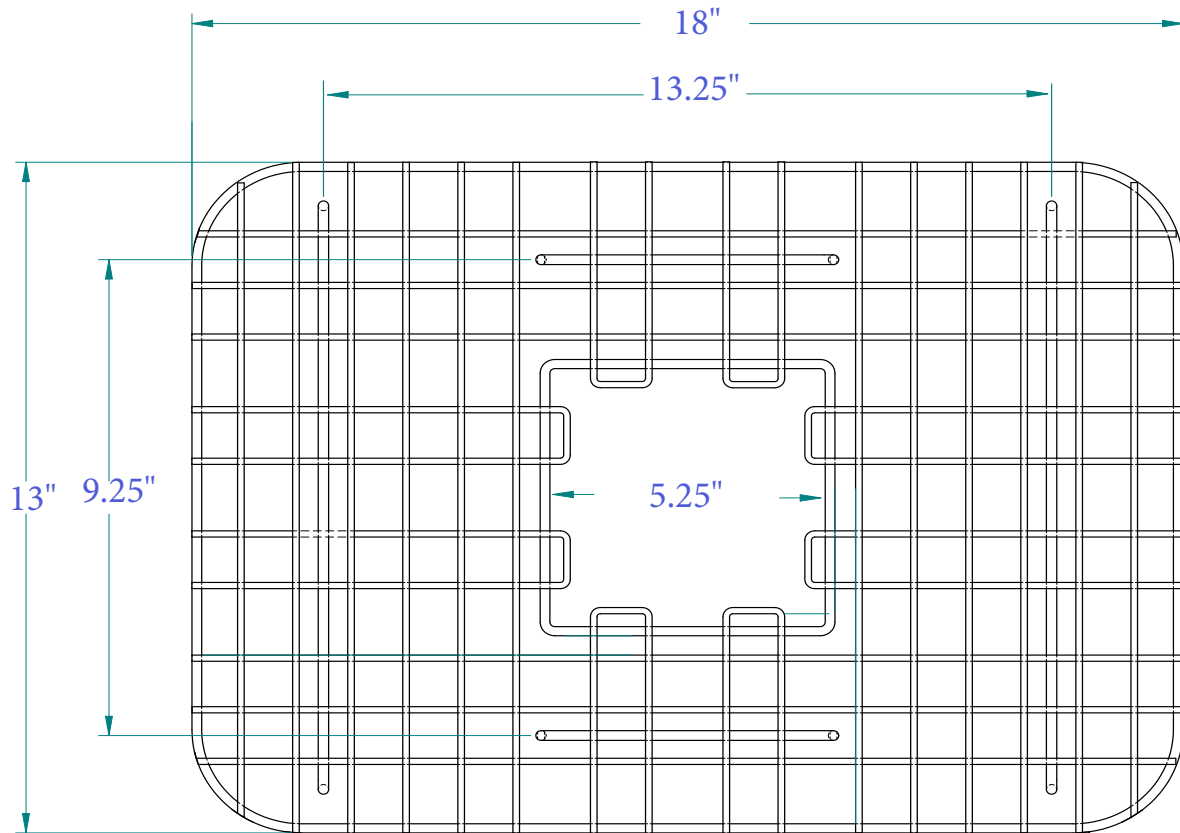

Sullivan Copper Kitchen Sink Bottom Grid

SINKOLOGY™

SG005-18

Lifetime Warranty

All Sinkology products come with a lifetime warranty. You won't need it, but it's there.

CustomerService@Sinkology.com | 866.915.3003