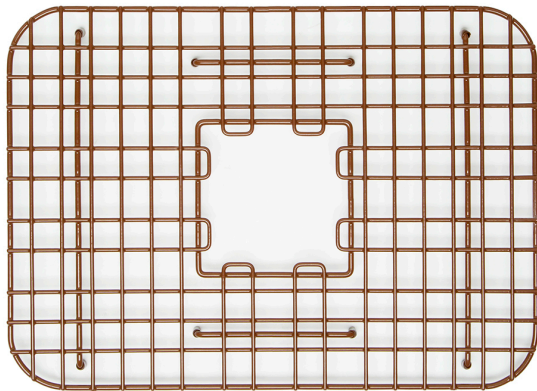

Sullivan Copper Kitchen Sink Bottom Grid

Model # [SG005-18](#)

18" x 13"

Features

- + Built with heavy duty 7 gauge wire
- + Vinyl coated in Antique Brown
- + Made in the USA
- + Lifetime Warranty

[SG005-18](#)

[SG005-18](#)

Product Pairing Suggestions

Rockwell Farmhouse Copper Sink

Model # [K2A-1004ND](#)

Why Sinkology?

We design our unique copper sinks and tubs with the highest-grade, solid, pure copper with durability to last a lifetime. With Sinkology, a simple thing like a copper sink or tub can transform your kitchen or bathroom without busting your budget.