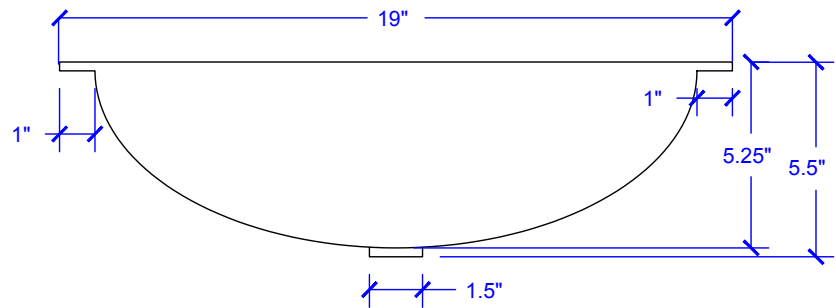

Strauss Drop-In / Undermount Copper Sink

Model # [SB202-19NU](#)

19" x 14" x 5.5"

Features

- + Drop In / Undermount
- + Hammered Naked Copper Finish
- + Dual-Flex Rim
- + Lifetime Warranty

[SB202-19NU](#)

[SB202-19NU](#)

Strauss Drop-In / Undermount Copper Sink

Technical Specifications

- + Outer - 19" x 14" x 5.5"
- + Inner - 17" x 12" x 5.25"
- + Drain - Standard Bath Drain
Non-Overflow
- + Thickness 18 Gauge

FRONT VIEW