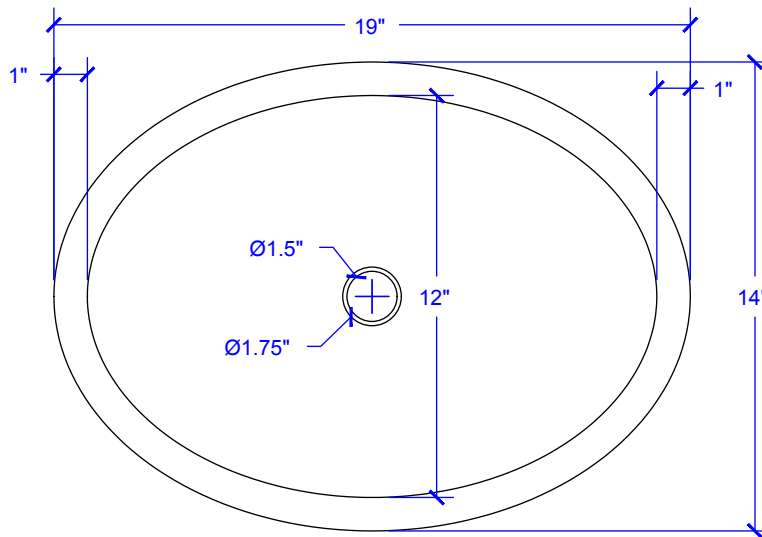

Strauss Drop-In / Undermount Copper Sink

Model # [SB202-19NU](#)

19" x 14" x 5.5"

Features

- + Drop In / Undermount
- + Hammered Naked Copper Finish
- + Dual-Flex Rim
- + Lifetime Warranty

[SB202-19NU](#)

[SB202-19NU](#)

Strauss Drop-In / Undermount Copper Sink

Technical Specifications

- + Outer - 19" x 14" x 5.5"
- + Inner - 17" x 12" x 5.25"
- + Drain - Standard Bath Drain
Non-Overflow
- + Thickness 18 Gauge

FRONT VIEW