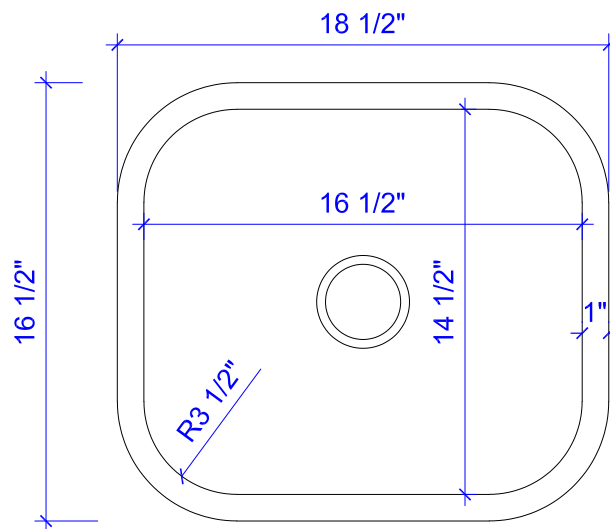

Sisley Pro Bar and Prep Copper Sink

Model # [SP503-18AC](#)

18.5" x 16.5" x 9"

Features

- + Undermount
- + Handmade 16 Gauge Copper
- + Hammered Copper Finish
- + Lifetime Warranty

[SP503-18AC](#)

[SP503-18AC](#)

Sisley Pro Bar and Prep Cooper Sink

Technical Specifications

- + Outer - 18.5" x 16.5" x 9"
- + Inner - 16.5" x 14.5" x 9"
- + Drain - Standard Kitchen Drain
- + Thickness - 16 Gauge

FRONT VIEW

TOP VIEW

Lifetime Warranty