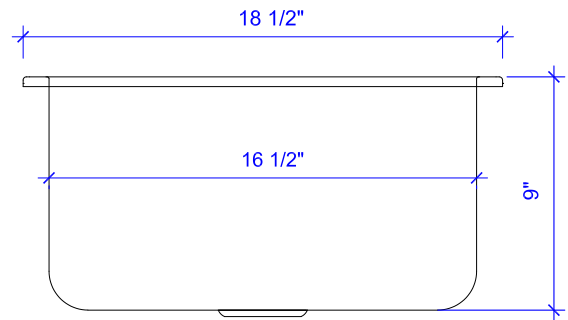

Sisley Pro Bar and Prep Copper Sink

Model # [SP503-18AC](#)

18.5" x 16.5" x 9"

Features

- + Undermount
- + Handmade 16 Gauge Copper
- + Hammered Copper Finish
- + Lifetime Warranty

[SP503-18AC](#)

[SP503-18AC](#)

Sisley Pro Bar and Prep Cooper Sink

Technical Specifications

- + Outer - 18.5" x 16.5" x 9"
- + Inner - 16.5" x 14.5" x 9"
- + Drain - Standard Kitchen Drain
- + Thickness - 16 Gauge

FRONT VIEW

TOP VIEW

Lifetime Warranty