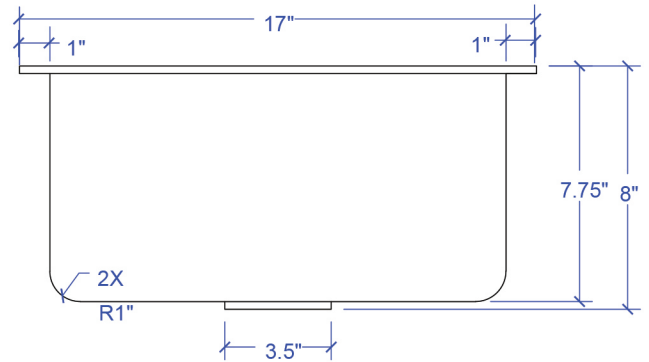

Sisley Bar and Prep Copper Sink

Model # [SP502-17AC](#)

17" x 15" x 8"

Features

- + Drop In Installation
- + Handmade 16 Gauge Copper
- + Hammered Copper Finish
- + Lifetime Warranty

[SP502-17AC](#)

[SP502-17AC](#)

Sisley Bar and Prep Copper Sink

Technical Specifications

- + Outer - 17" x 15" x 8"
- + Inner - 15" x 13" x 8"
- + Drain - Standard Kitchen Drain
- + Thickness - 16 Gauge

FRONT VIEW

TOP VIEW

Lifetime Warranty