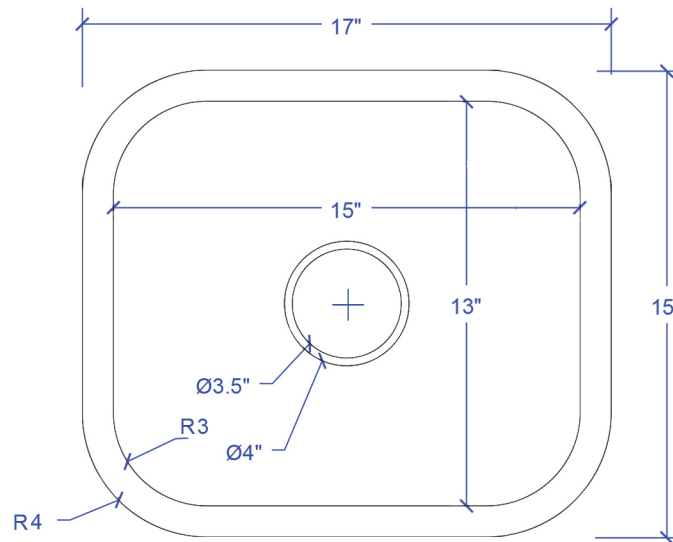

Sisley Bar and Prep Copper Sink

Model # [SP502-17AC](#)

17" x 15" x 8"

Features

- + Drop In Installation
- + Handmade 16 Gauge Copper
- + Hammered Copper Finish
- + Lifetime Warranty

[SP502-17AC](#)

[SP502-17AC](#)

Sisley Bar and Prep Copper Sink

Technical Specifications

- + Outer - 17" x 15" x 8"
- + Inner - 15" x 13" x 8"
- + Drain - Standard Kitchen Drain
- + Thickness - 16 Gauge

FRONT VIEW

TOP VIEW

Lifetime Warranty