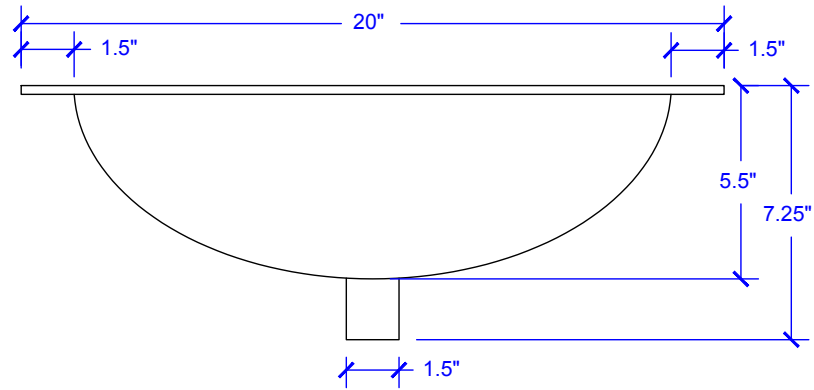

Seville Drop-In Copper Sink

Model # [BOD-0903BC](#)

20" x 17" x 5.5"

Features

- + Handmade 18 Gauge Copper
- + Hammered Antique Copper Finish
- + Features 4-inch faucet holes and overflow
- + Requires overflow bath drain
- + Lifetime Warranty

Seville Drop-In Copper Sink

Technical Specifications

- + Outer - 20" x 17" x 5.5"
- + Inner - 16.5" x 11.75" x 5"
- + Drain - Standard Bath Drain, with Overflow
- + Thickness - 18 gauge

FRONT VIEW

TOP VIEW