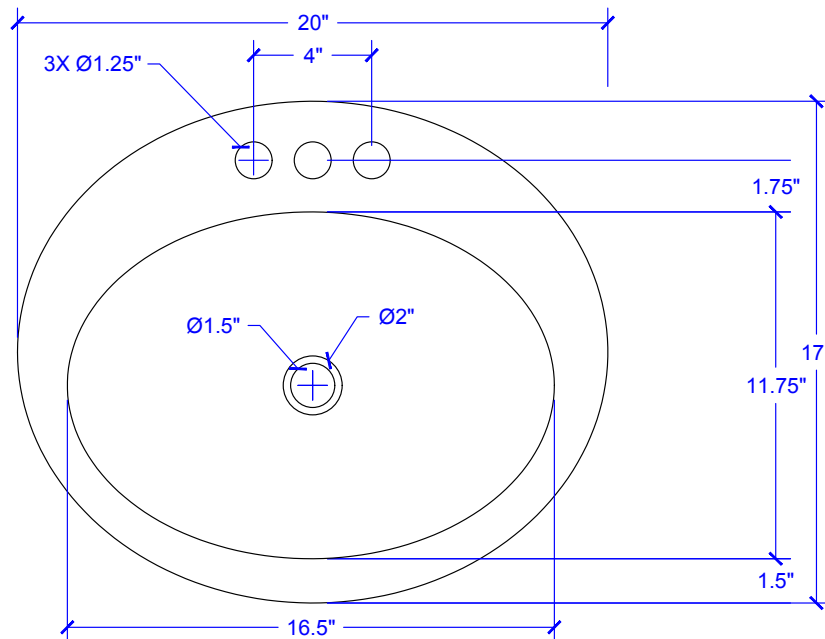

Seville Drop-In Copper Sink

Model # [BOD-0903BC](#)

20" x 17" x 5.5"

Features

- + Handmade 18 Gauge Copper
- + Hammered Antique Copper Finish
- + Features 4-inch faucet holes and overflow
- + Requires overflow bath drain
- + Lifetime Warranty

Seville Drop-In Copper Sink

Technical Specifications

- + Outer - 20" x 17" x 5.5"
- + Inner - 16.5" x 11.75" x 5"
- + Drain - Standard Bath Drain, with Overflow
- + Thickness - 18 gauge

FRONT VIEW

TOP VIEW