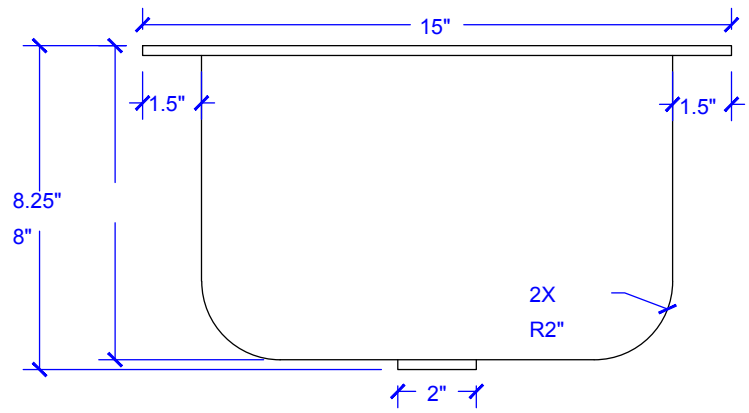

## Technical Specifications

- + Outer - 15" x 15" x 8"
- + Inner - 12" x 10.5" x 8"
- + Drain - Standard Bar Drain
- + Thickness - 16 Gauge

FRONT VIEW

TOP VIEW