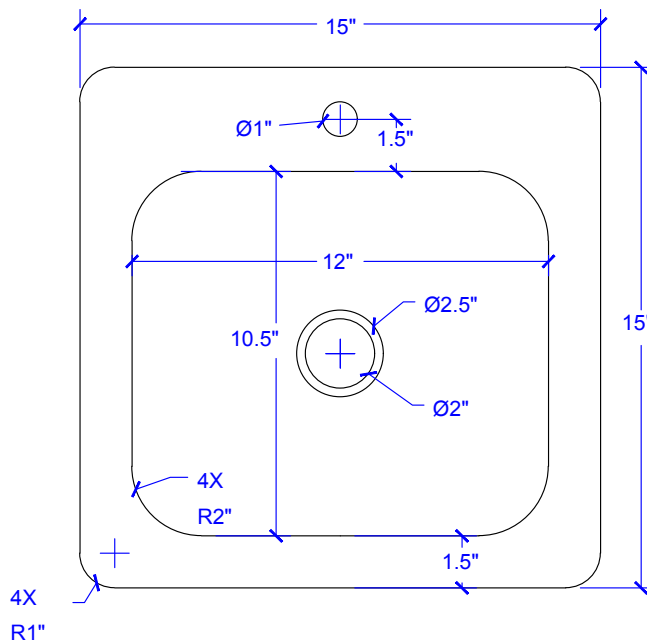

## Technical Specifications

- + Outer - 15" x 15" x 8"
- + Inner - 12" x 10.5" x 8"
- + Drain - Standard Bar Drain
- + Thickness - 16 Gauge

FRONT VIEW

TOP VIEW