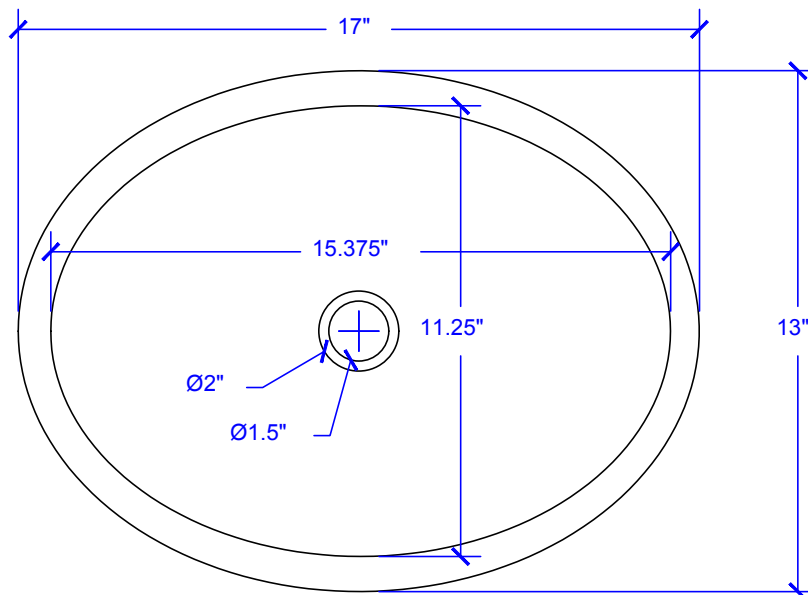

## Technical Specifications

- + Outer - 17" x 13" x 5.5"
- + Inner - 15.375" x 11.25" x 5.25"
- + Drain - Standard Bath Drain, Non-Overflow
- + Thickness - 18 gauge

FRONT VIEW

TOP VIEW