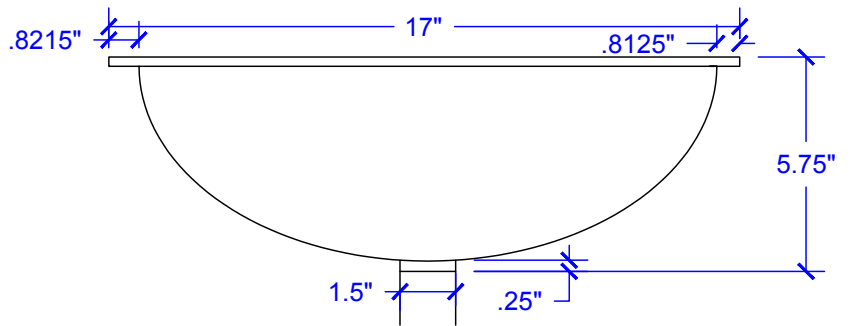

## Technical Specifications

- + Outer - 17" x 13" x 5.5"
- + Inner - 15.375" x 11.25" x 5.25"
- + Drain - Standard Bath Drain, Non-Overflow
- + Thickness - 18 gauge

FRONT VIEW

TOP VIEW