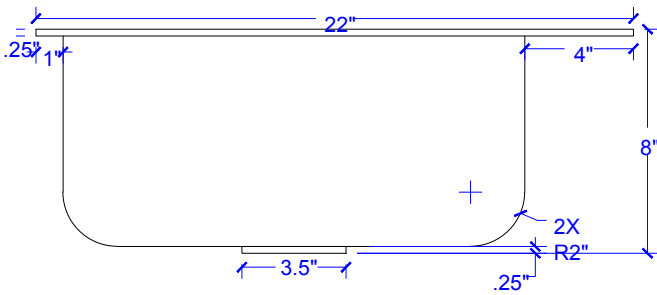

## Technical Specifications

- + Outer - 25" x 22" x 8"
- + Inner - 21.75" x 16.25" x 8"
- + Drain - Standard Kitchen Drain
- + Thickness - 17 Gauge

FRONT VIEW

RIGHT SIDE VIEW

TOP VIEW