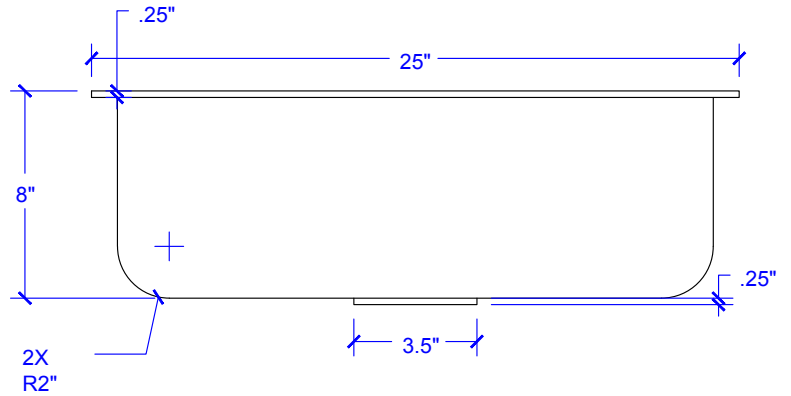

## Technical Specifications

- + Outer - 25" x 22" x 8"
- + Inner - 21.75" x 16.25" x 8"
- + Drain - Standard Kitchen Drain
- + Thickness - 17 Gauge

FRONT VIEW

RIGHT SIDE VIEW

TOP VIEW