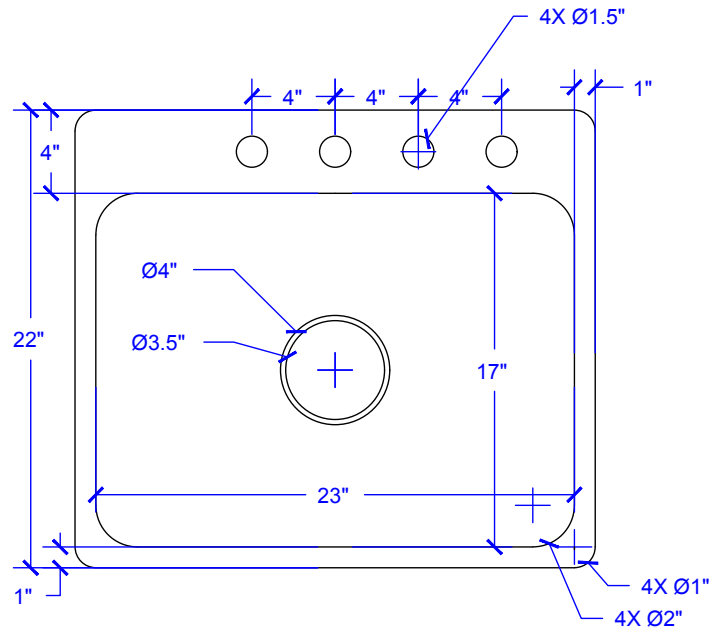

## Technical Specifications

- + Outer - 25" x 22" x 8"
- + Inner - 21.75" x 16.25" x 8"
- + Drain - Standard Kitchen Drain
- + Thickness - 17 Gauge

FRONT VIEW

RIGHT SIDE VIEW

TOP VIEW