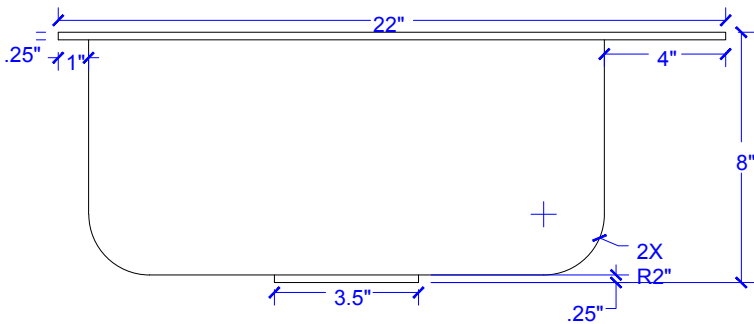

## Technical Specifications

- + Outer - 25" x 22" x 8"
- + Inner - 21.75" x 16.25" x 8"
- + Drain - Standard Kitchen Drain
- + Thickness - 17 Gauge

FRONT VIEW

RIGHT SIDE VIEW

TOP VIEW