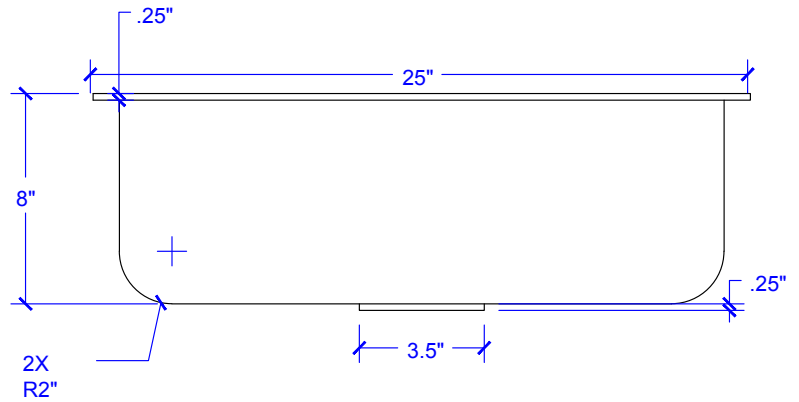

## Technical Specifications

- + Outer - 25" x 22" x 8"
- + Inner - 21.75" x 16.25" x 8"
- + Drain - Standard Kitchen Drain
- + Thickness - 17 Gauge

FRONT VIEW

RIGHT SIDE VIEW

TOP VIEW