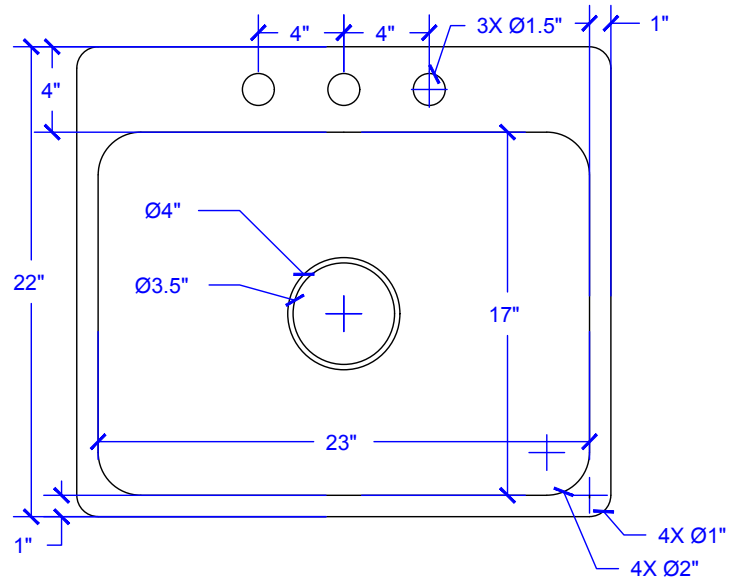

## Technical Specifications

- + Outer - 25" x 22" x 8"
- + Inner - 21.75" x 16.25" x 8"
- + Drain - Standard Kitchen Drain
- + Thickness - 17 Gauge

FRONT VIEW

RIGHT SIDE VIEW

TOP VIEW