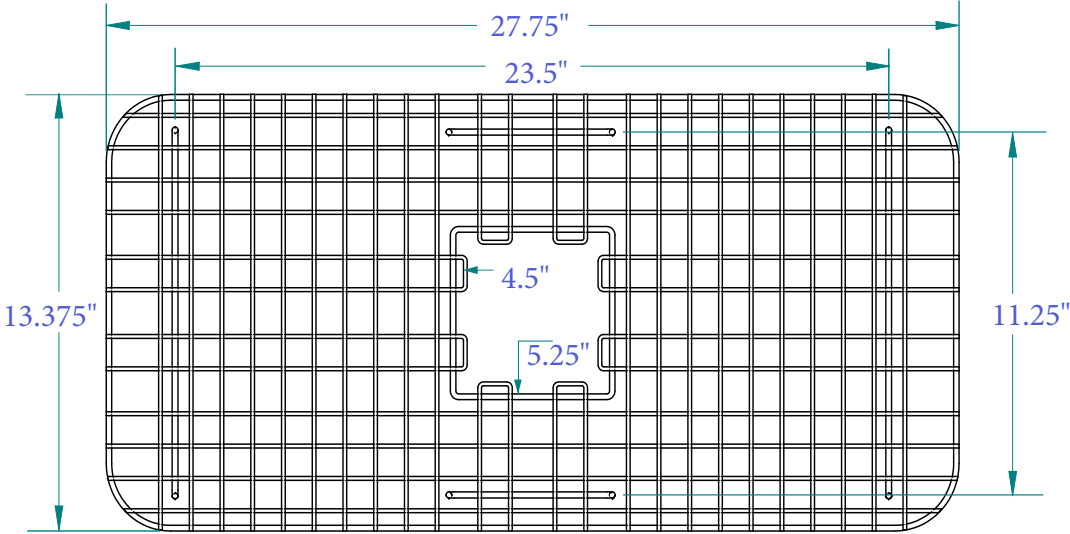

Rohe Copper Kitchen Sink Bottom Grid

[SG003-29](#)

Lifetime Warranty

All Sinkology products come with a lifetime warranty. You won't need it, but it's there.

CustomerService@Sinkology.com | 866.915.3003