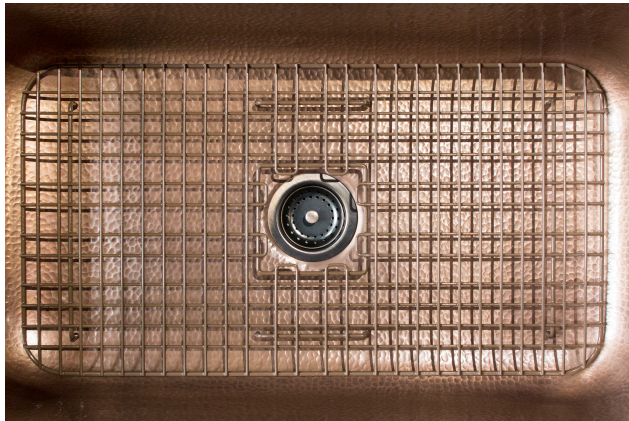

Rohe Copper Kitchen Sink Bottom Grid

Model # [SG003-29](#)

27.75" x 13.375"

Features

- + Built with heavy duty 7 guage wire
- + Vinyl coated in Antique Brown
- + Made in the USA
- + Lifetime Warranty

[SG003-29](#)

[SG003-29](#)

Product Pairing Suggestions

Angelico Drop-In Copper Sink-3 Holes

Model # [SK101-33AC-3](#)

Angelico Drop-In Copper Sink-4 Holes

Model # [SK101-33AC-4](#)

Why Sinkology?

We design our unique copper sinks and tubs with the highest-grade, solid, pure copper with durability to last a lifetime. With Sinkology, a simple thing like a copper sink or tub can transform your kitchen or bathroom without busting your budget.