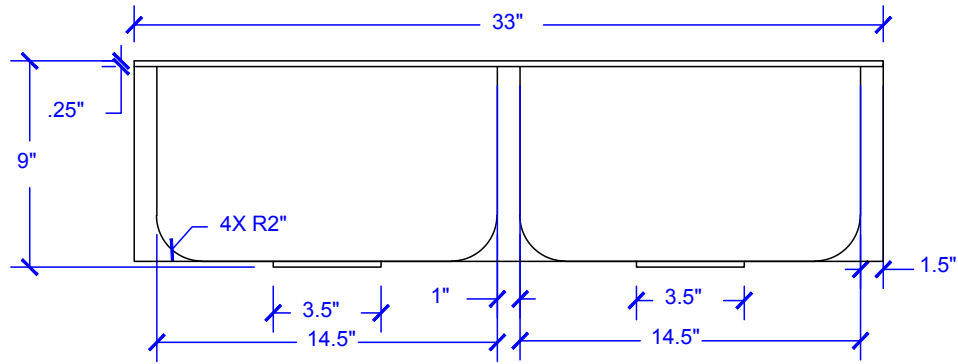

## Technical Specifications

- + Outer - 33" x 22" x 9"
- + Inner - 14.5" x 19" x 9"
- + Drain - Standard Kitchen Drain
- + Thickness - 16 gauge

FRONT VIEW

RIGHT SIDE VIEW

TOP VIEW