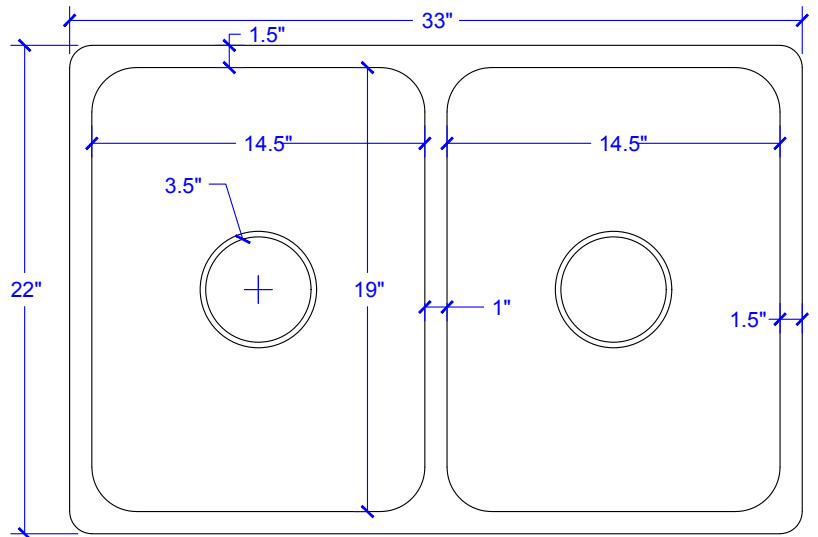

## Technical Specifications

- + Outer - 33" x 22" x 9"
- + Inner - 14.5" x 19" x 9"
- + Drain - Standard Kitchen Drain
- + Thickness - 16 gauge

FRONT VIEW

RIGHT SIDE VIEW

TOP VIEW