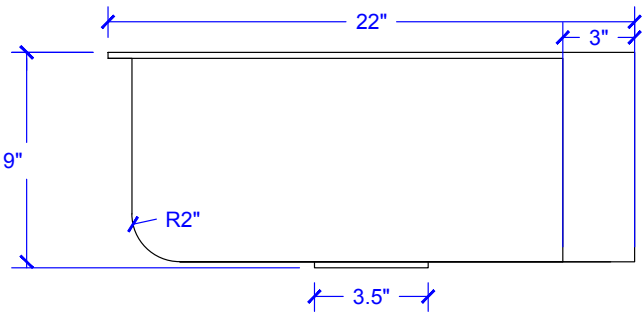

## Technical Specifications

- + Outer - 33" x 22" x 9"
- + Inner - 14.5" x 19" x 9"
- + Drain - Standard Kitchen Drain
- + Thickness - 16 gauge

FRONT VIEW

RIGHT SIDE VIEW

TOP VIEW