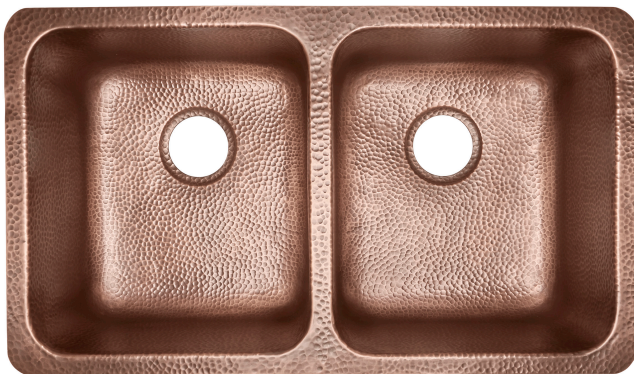

Rivera Undermount Copper Sink

Model # [SK204-32AC](#)

32.25" x 18.5" x 9.5"

Features

- + Handmade 16 Gauge Copper
- + Antique Copper Finish
- + Easy to Care for Durable Finish
- + Lifetime Warranty

[SK204-32AC](#)

[SK204-32AC](#)

Product Pairing Suggestions

Antique Kitchen Strainer Drain

Model # [TB35-01](#)

Kitchen Sink ISE Disposal Flange

Model # [TD35-01](#)

Deluxe Copper Armor Care

Model # [SARMOR-201](#)

Rivera Undermount Copper Sink

Technical Specifications

- + Outer - 32.25" x 18.5" x 9.5"
- + Inner - 14.625" x 16.5" x 9.5"
- + Drain - Standard Kitchen Drain
- + Thickness - 16 Gauge

FRONT VIEW

TOP VIEW

Lifetime Warranty