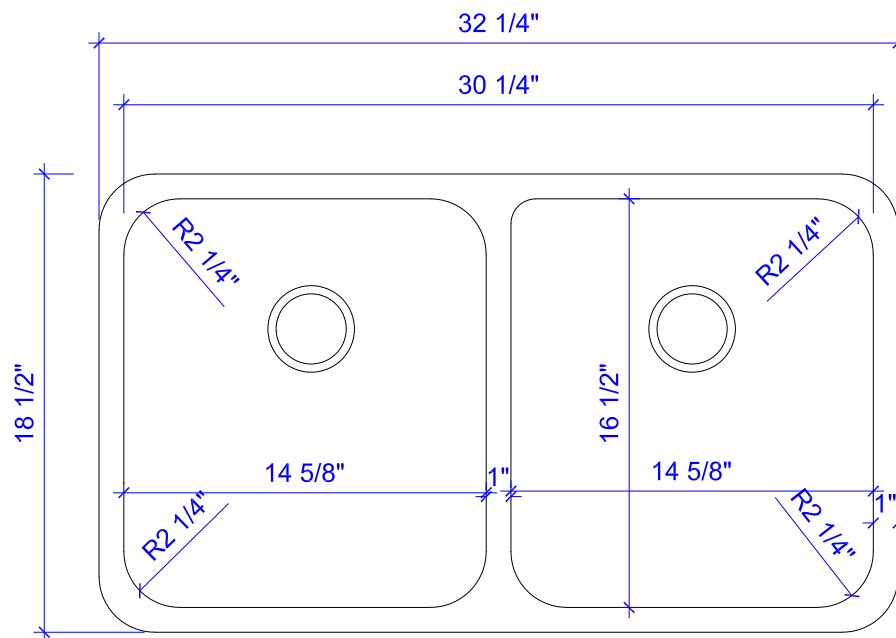

Rivera Undermount Copper Sink

Model # [SK204-32AC](#)

32.25" x 18.5" x 9.5"

Features

- + Handmade 16 Gauge Copper
- + Antique Copper Finish
- + Easy to Care for Durable Finish
- + Lifetime Warranty

[SK204-32AC](#)

Rivera Undermount Copper Sink

Technical Specifications

- + Outer - 32.25" x 18.5" x 9.5"
- + Inner - 14.625" x 16.5" x 9.5"
- + Drain - Standard Kitchen Drain
- + Thickness - 16 Gauge

FRONT VIEW

TOP VIEW

Lifetime Warranty