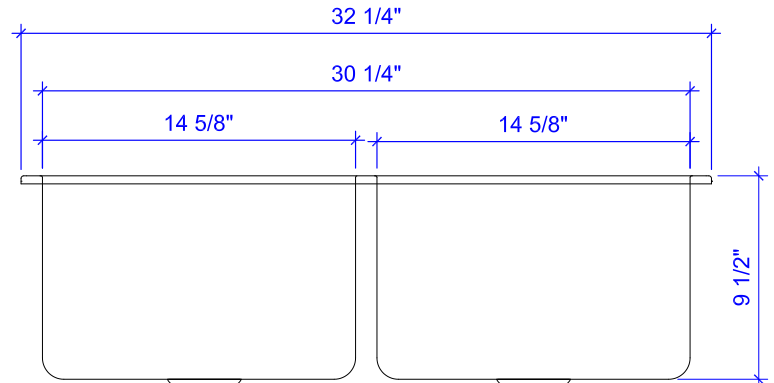

Rivera Undermount Copper Sink

Model # [SK204-32AC](#)

32.25" x 18.5" x 9.5"

Features

- + Handmade 16 Gauge Copper
- + Antique Copper Finish
- + Easy to Care for Durable Finish
- + Lifetime Warranty

[SK204-32AC](#)

Rivera Undermount Copper Sink

Technical Specifications

- + Outer - 32.25" x 18.5" x 9.5"
- + Inner - 14.625" x 16.5" x 9.5"
- + Drain - Standard Kitchen Drain
- + Thickness - 16 Gauge

FRONT VIEW

TOP VIEW

Lifetime Warranty