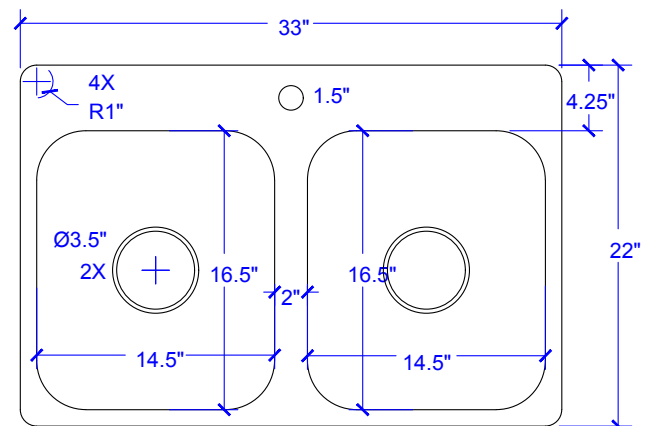

## Technical Specifications

- + Outer - 33" x 22" x 8"
- + Inner - 14.5" x 16.5" x 8"
- + Drain - Standard Kitchen Drain
- + Thickness - 16 gauge

FRONT VIEW

RIGHT SIDE VIEW

TOP VIEW