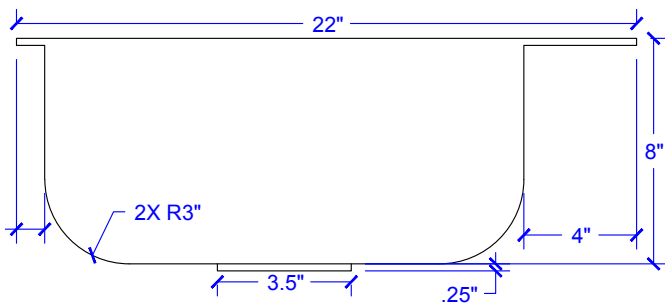

## Technical Specifications

- + Outer - 33" x 22" x 8"
- + Inner - 14.5" x 16.5" x 8"
- + Drain - Standard Kitchen Drain
- + Thickness - 16 gauge

FRONT VIEW

RIGHT SIDE VIEW

TOP VIEW