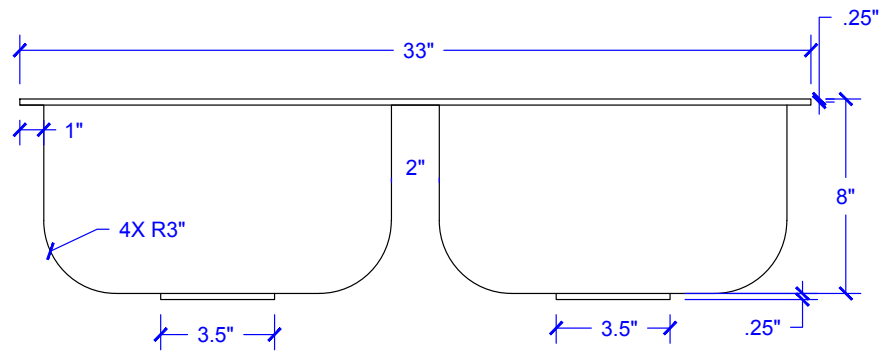

# Riley Drop-In Copper Sink

Model # [SEK105-33AC-1](#)

33" x 22" x 8"

## Technical Specifications

- + Outer - 33" x 22" x 8"
- + Inner - 14.5" x 16.5" x 8"
- + Drain - Standard Kitchen Drain
- + Thickness - 16 gauge

FRONT VIEW

RIGHT SIDE VIEW

TOP VIEW