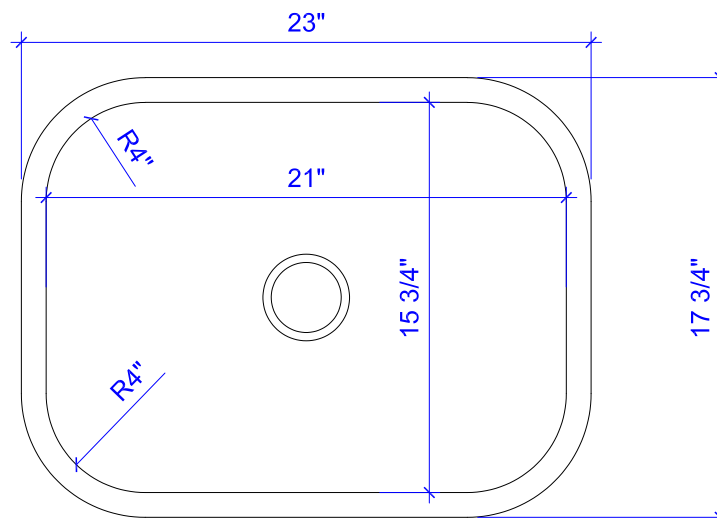

Renoir Undermount Copper Sink

Model # [SK201-23AC](#)

23" x 17.25" x 8"

Features

- + Undermount
- + Handmade 16 Gauge
- + Hammered Antique Copper Finish
- + Lifetime Warranty

[SK201-23AC](#)

[SK201-23AC](#)

Renoir Undermount Copper Sink

Technical Specifications

- + Outer - 23" x 17.25" x 8"
- + Inner - 21" x 15.75" x 8"
- + Drain - Standard Kitchen Drain
- + Thickness - 16 Gauge

FRONT VIEW

TOP VIEW

Lifetime Warranty