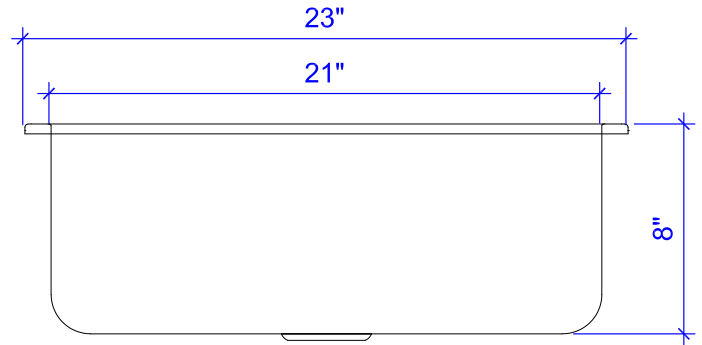

Renoir Undermount Copper Sink

Model # [SK201-23AC](#)

23" x 17.25" x 8"

Features

- + Undermount
- + Handmade 16 Gauge
- + Hammered Antique Copper Finish
- + Lifetime Warranty

[SK201-23AC](#)

[SK201-23AC](#)

Renoir Undermount Copper Sink

Technical Specifications

- + Outer - 23" x 17.25" x 8"
- + Inner - 21" x 15.75" x 8"
- + Drain - Standard Kitchen Drain
- + Thickness - 16 Gauge

FRONT VIEW

TOP VIEW

Lifetime Warranty