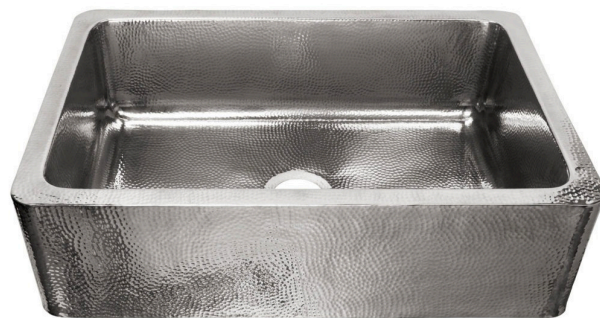

Percy Crafted Stainless Steel 32" Single-Bowl Farmhouse Kitchen Sink

SINKOLOGY®

Brushed Model #SK701-33HSB
Polished Model #SK701-33HSP

32" x 21.5" x 8"

Features

- + The Percy is handcrafted to deliver the FORTIFY Collection to your kitchen with a modern update on stainless.
- + The extra-large, single bowl design gives busy kitchens plenty of space for washing dishes, while modern sound-dampening technology ensures The Percy remains a visibly stunning, yet quiet, kitchen centerpiece.
- + Complete with underside-mounted sound dampening pads, the Percy was designed to minimize the clangs and bangs of pots and pans.
- + Constructed from high-quality 18-gauge stainless steel, the FORTIFY Collection of sinks are hammered by true artisans.
- + As part of the FORTIFY Collection of Crafted Stainless Steel sinks, the Percy is protected by our Everyday Promise, a lifetime guarantee that the sink will perform as expected under normal daily use.
- + The Percy features a matte, brushed finish; or a high-shine, polished finish

Brushed #SK701-33HSB

Polished #SK701-33HSP

Product Pairing Suggestions

Kitchen Sink Basket Strainer Drain

Stainless #TB35-03

Kitchen Sink Disposal Flange

Stainless #TD35-03

Kitchen Sink Bottom Grid

Wren Stainless Steel Bottom Grid #SG008-27ST

Stainless Care IQ™ Kit

#SARMOR

About Sinkology

At Sinkology, we are on a mission to make unique, high-quality kitchen, bath and home décor products that inspire real people to find beauty in their homes and lives.

We believe that every project and every budget is worthy of beautiful products designed to last a lifetime—and that with the right information, every house can become the home of your dreams.

Percy Crafted Stainless Steel 32" Single-Bowl Farmhouse Kitchen Sink