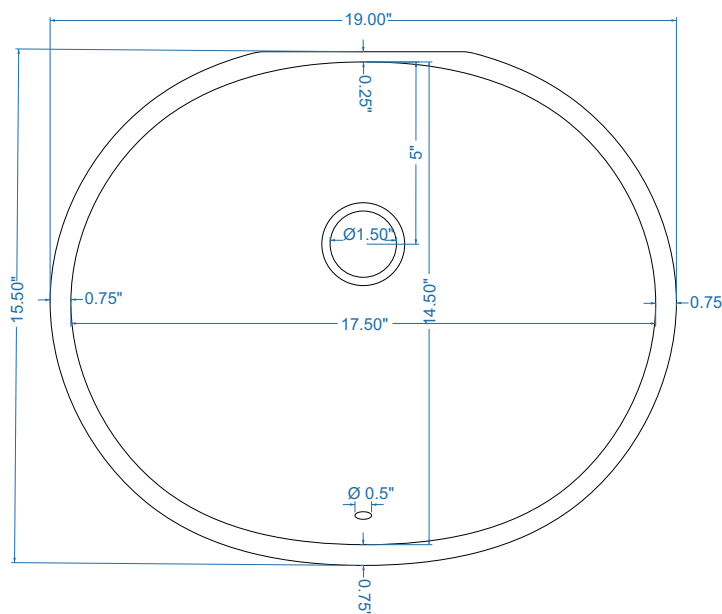

SINKOLOGY®

Technical Specifications

+ Outer - 19.25" x 17.25" x 6.5"

+ Inner - 17.25" x 14.25" x 5.5"

+ Weight - 8 lbs

+ Drain - 1.5" diameter

FRONT VIEW

TOP VIEW