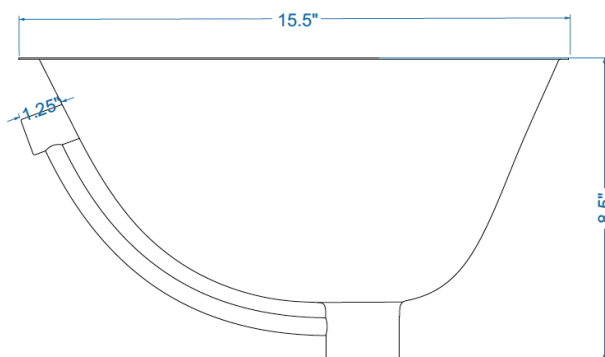

SIDE VIEW

Lifetime Warranty

All Sinkology products come with our Everyday Promise Lifetime Warranty. You won't need it, but it's there.

CustomerService@Sinkology.com | 866.915.3003