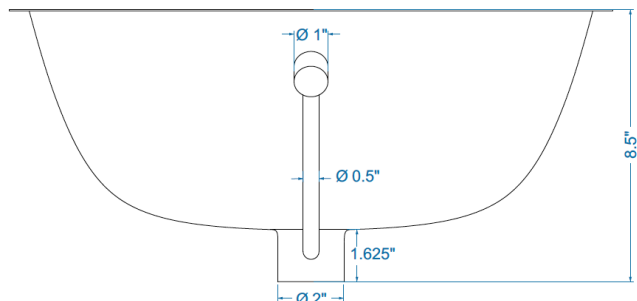

Pavlov Oval Handcrafted Bathroom Sink in Hammered Nickel

SINKOLOGY®

Technical Specifications

+ Outer - 19.25" x 17.25" x 6.5"

+ Inner - 17.25" x 14.25" x 5.5"

+ Weight - 8 lbs

+ Drain - 1.5" diameter

FRONT VIEW

TOP VIEW

BACK VIEW

SIDE VIEW

Lifetime Warranty

All Sinkology products come with our Everyday Promise Lifetime Warranty. You won't need it, but it's there.

CustomerService@Sinkology.com | 866.915.3003