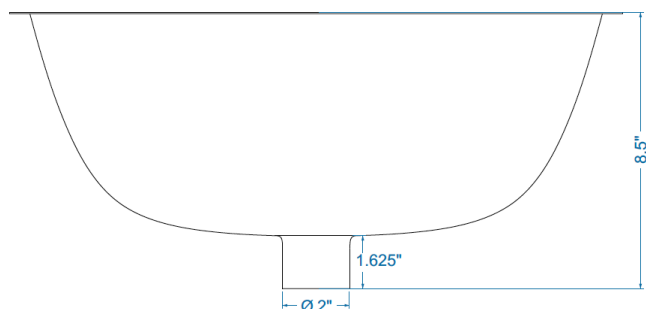

SINKOLOGY®

Technical Specifications

+ Outer - 19.25" x 17.25" x 6.5"

+ Inner - 17.25" x 14.25" x 5.5"

+ Weight - 8 lbs

+ Drain - 1.5" diameter

FRONT VIEW

TOP VIEW