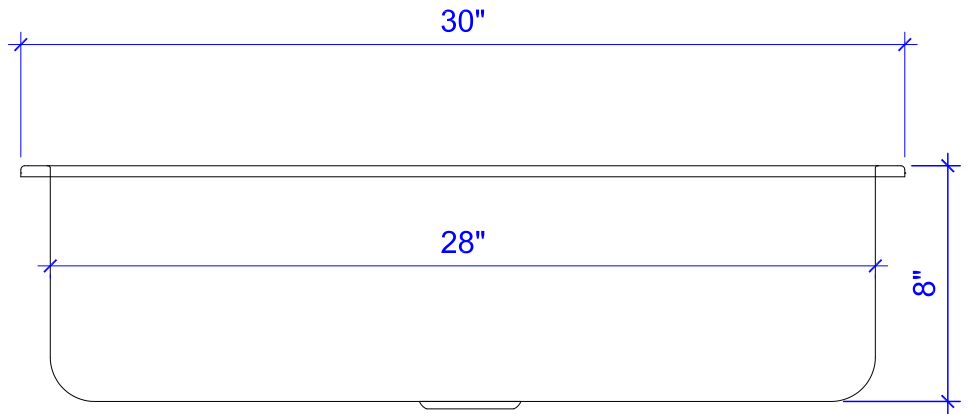

## Technical Specifications

- + Outer - 30" x 18" x 8"
- + Inner - 28" x 16" x 8"
- + Rim - 1"
- + Drain - 3.5" diameter center drain
- + Thickness - 16 gauge pure copper

FRONT VIEW

TOP VIEW