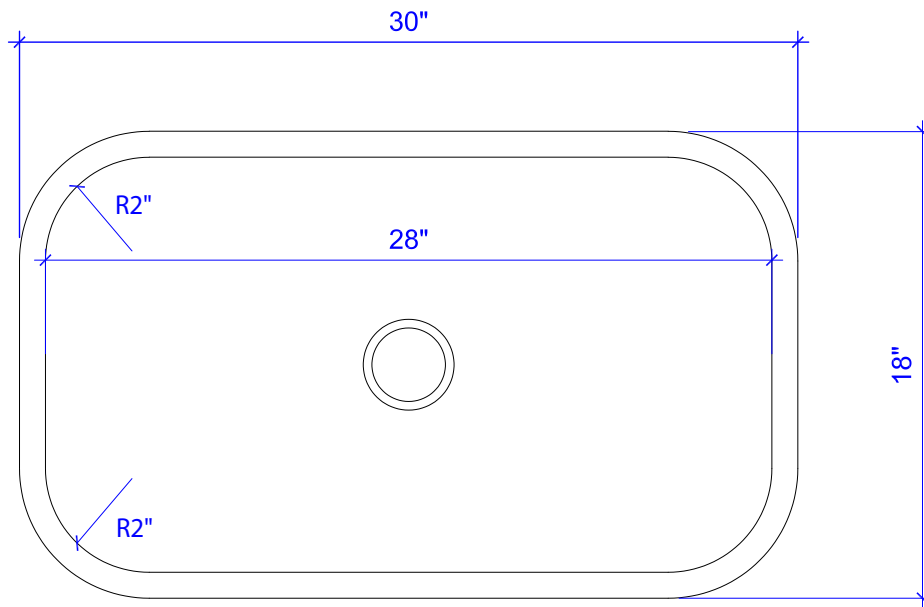

## Technical Specifications

- + Outer - 30" x 18" x 8"
- + Inner - 28" x 16" x 8"
- + Rim - 1"
- + Drain - 3.5" diameter center drain
- + Thickness - 16 gauge pure copper

FRONT VIEW

TOP VIEW