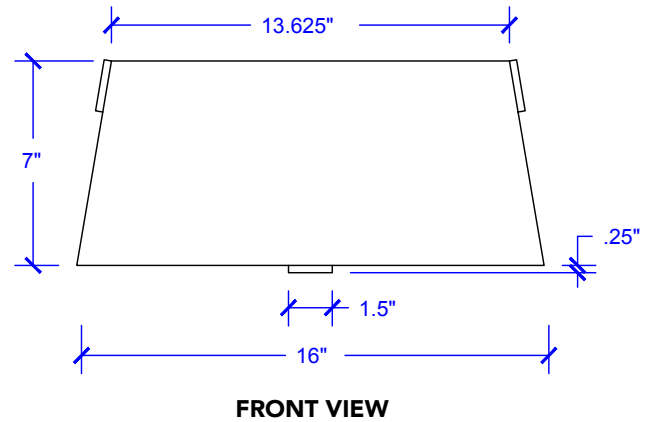

Nobel Vessel Copper Sink

Model # [SB310-16NU](#)

16" x 16" x 7.25"

Features

- + Vessel Sink
- + Handmade 16 Gauge Copper
- + Naked Copper Finish
- + Lifetime Warranty

[SB310-16NU](#)

[SB310-16NU](#)

Product Pairing Suggestions

Nobel Vessel Copper Sink

Technical Specifications

- + Outer - 16" x 16" x 7.25"
- + Inner - 15.75" x 15.75" x 7"
- + Drain - Standard Bath Drain, Non-Overflow
- + Thickness -16 Gauge

Lifetime Warranty

All Sinkology products come with a lifetime warranty. You won't need it, but it's there.