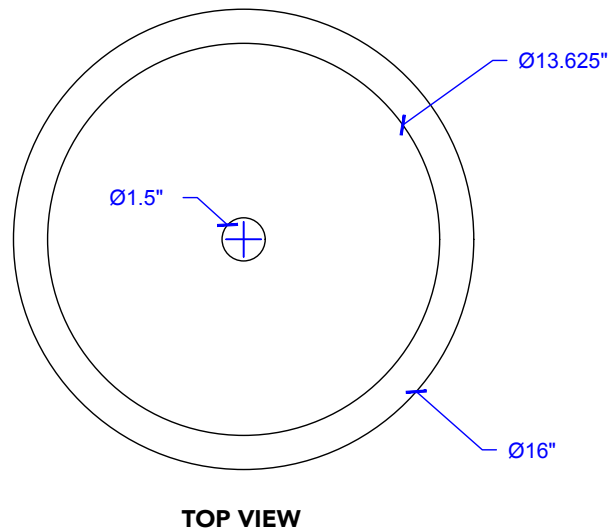

Nobel Vessel Copper Sink

Model # [SB310-16NU](#)

16" x 16" x 7.25"

Features

- + Vessel Sink
- + Handmade 16 Gauge Copper
- + Naked Copper Finish
- + Lifetime Warranty

[SB310-16NU](#)

[SB310-16NU](#)

Product Pairing Suggestions

Nobel Vessel Copper Sink

Technical Specifications

- + Outer - 16" x 16" x 7.25"
- + Inner - 15.75" x 15.75" x 7"
- + Drain - Standard Bath Drain, Non-Overflow
- + Thickness -16 Gauge

Lifetime Warranty

All Sinkology products come with a lifetime warranty. You won't need it, but it's there.