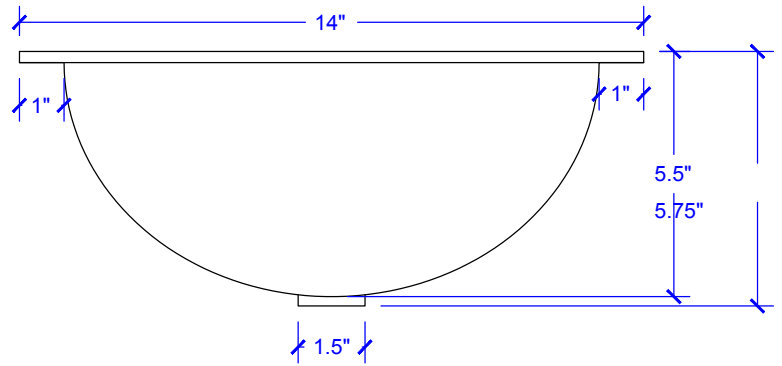

## Technical Specifications

- + Outer - 14" x 14" x 5"
- + Inner - 12" x 12" x 5.25"
- + Drain - Standard Bath Drain, Non-overflow
- + Thickness - 18 gauge

FRONT VIEW

TOP VIEW