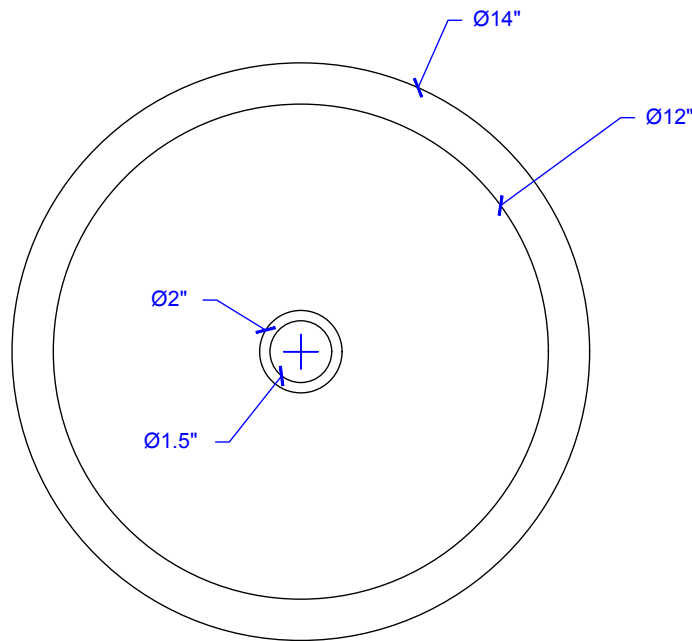

## Technical Specifications

- + Outer - 14" x 14" x 5"
- + Inner - 12" x 12" x 5.25"
- + Drain - Standard Bath Drain, Non-overflow
- + Thickness - 18 gauge

FRONT VIEW

TOP VIEW