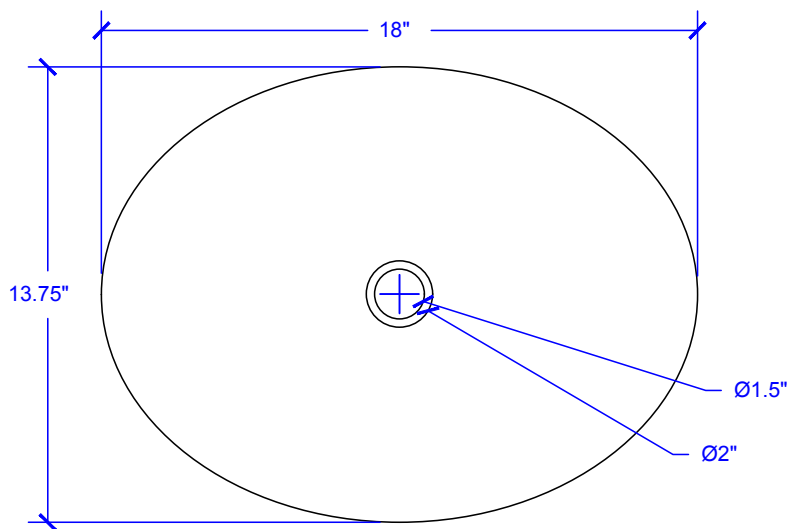

Maxwell Vessel Copper Sink

Model # [SB306-18AG](#)

18" x 14" x 6.5"

Features

- + Vessel Sink
- + Handmade 18 Gauge Copper
- + Hammered Aged Copper Finish
- + Lifetime Warranty

[SB306-18AG](#)

[SB306-18AG](#)

Maxwell Vessel Copper Sink

Technical Specifications

- + Outer - 18" x 14" x 6.5"
- + Inner - 17.75" x 13.75" x 6.5"
- + Drain - Standard Bath Drain, Non Overflow
- + Thickness - 18 Gauge

FRONT VIEW

TOP VIEW