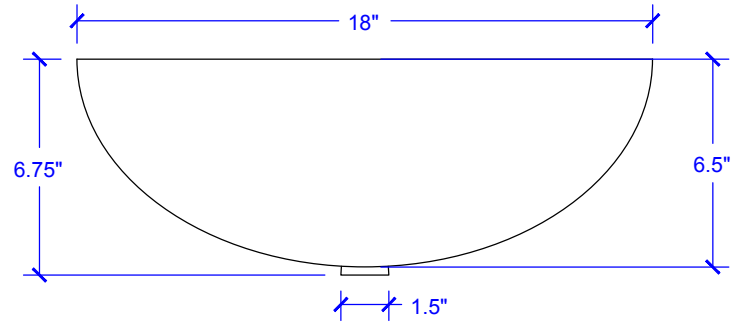

Maxwell Vessel Copper Sink

Model # [SB306-18AG](#)

18" x 14" x 6.5"

Features

- + Vessel Sink
- + Handmade 18 Gauge Copper
- + Hammered Aged Copper Finish
- + Lifetime Warranty

[SB306-18AG](#)

[SB306-18AG](#)

Maxwell Vessel Copper Sink

Technical Specifications

- + Outer - 18" x 14" x 6.5"
- + Inner - 17.75" x 13.75" x 6.5"
- + Drain - Standard Bath Drain, Non Overflow
- + Thickness - 18 Gauge

FRONT VIEW

TOP VIEW