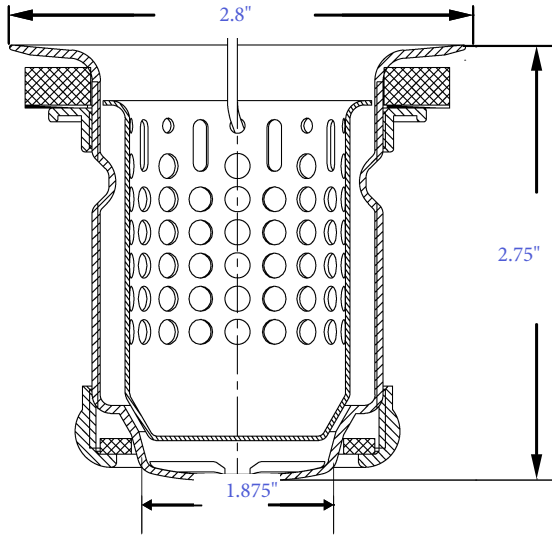

Jr. Strainer Bar Drain with Removable Basket in Antique Copper

SINKOLOGY™

TB20-AC

Lifetime Warranty

All Sinkology products come with a lifetime warranty. You won't need it, but it's there.

CustomerService@Sinkology.com | 866.915.3003