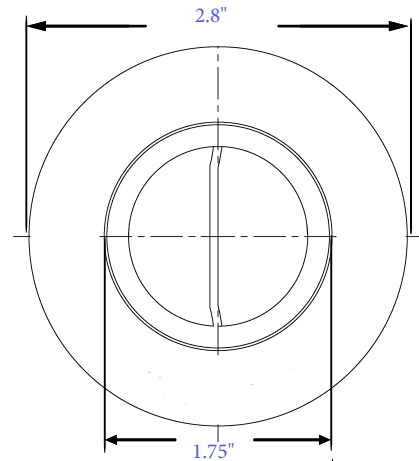

Jr. Strainer Bar Drain with Removable Basket in Antique Copper

SINKOLOGY™

TB20-AC

Lifetime Warranty

All Sinkology products come with a lifetime warranty. You won't need it, but it's there.

CustomerService@Sinkology.com | 866.915.3003