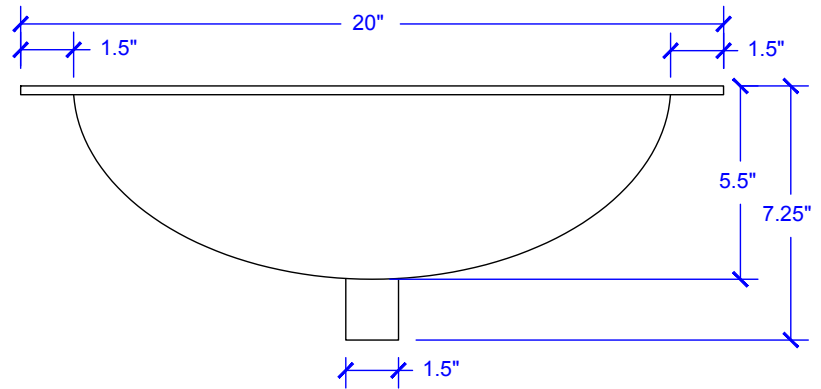

Kelvin Drop-In Copper Sink

Model # [BOD-0903NU](#)

20" x 17" x 5.5"

Features

- + Handmade 18 Gauge Copper
- + Naked Copper Finish
- + Features 4-inch faucet holes and overflow
- + Requires overflow bath drain
- + Lifetime Warranty

Kelvin Drop-In Copper Sink

Technical Specifications

- + Outer - 20" x 17" x 5.5"
- + Inner - 16.5" x 11.75" x 5"
- + Drain - Standard Bath Drain, with Overflow
- + Thickness - 18 gauge

FRONT VIEW

TOP VIEW