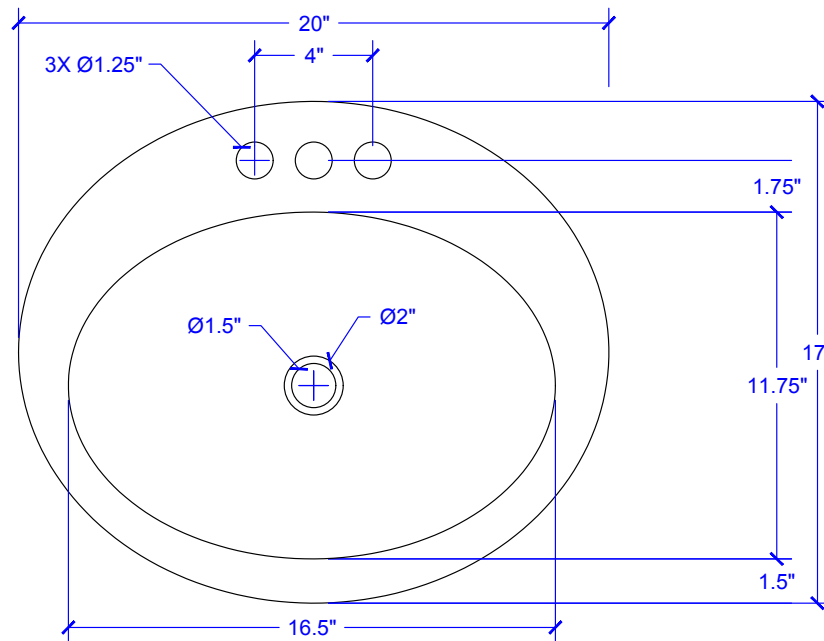

Kelvin Drop-In Copper Sink

Model # [BOD-0903NU](#)

20" x 17" x 5.5"

Features

- + Handmade 18 Gauge Copper
- + Naked Copper Finish
- + Features 4-inch faucet holes and overflow
- + Requires overflow bath drain
- + Lifetime Warranty

Kelvin Drop-In Copper Sink

Technical Specifications

- + Outer - 20" x 17" x 5.5"
- + Inner - 16.5" x 11.75" x 5"
- + Drain - Standard Bath Drain, with Overflow
- + Thickness - 18 gauge

FRONT VIEW

TOP VIEW