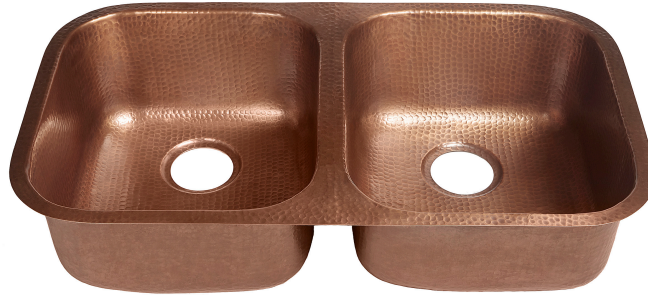

# Kandinsky Undermount Copper Sink

Model # [SK205-32AC](#)

32.25" x 18.5" x 8"

## Features

- + Undermount
- + Handmade 16 Gauge Copper
- + Hammered Copper Finish
- + Lifetime Warranty

[SK205-32AC](#)

[SK205-32AC](#)

### Antique Kitchen Strainer Drain

Model # [TB35-01](#)

### Kitchen Sink ISE Disposal Flange

Model # [TD35-01](#)