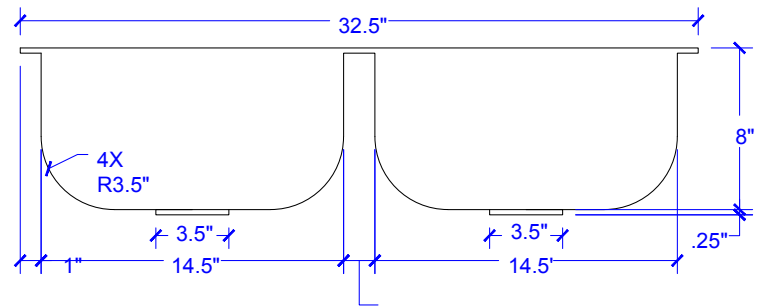

## Technical Specifications

- + Outer - 32.25" x 18.5" x 8"
- + Inner - 14.5" x 16.5" x 8"
- + Drain - Standard Kitchen Drain
- + Thickness - 16 Gauge

FRONT VIEW

TOP VIEW