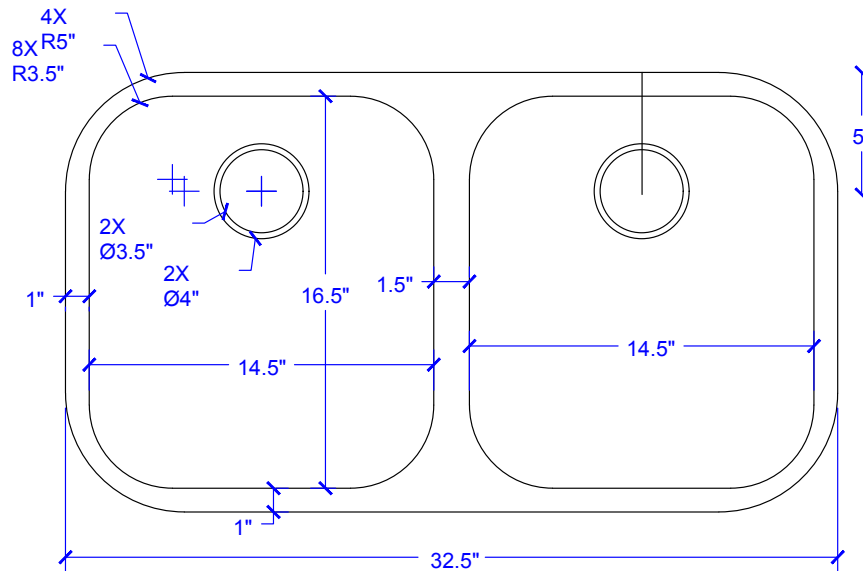

## Technical Specifications

- + Outer - 32.25" x 18.5" x 8"
- + Inner - 14.5" x 16.5" x 8"
- + Drain - Standard Kitchen Drain
- + Thickness - 16 Gauge

FRONT VIEW

TOP VIEW