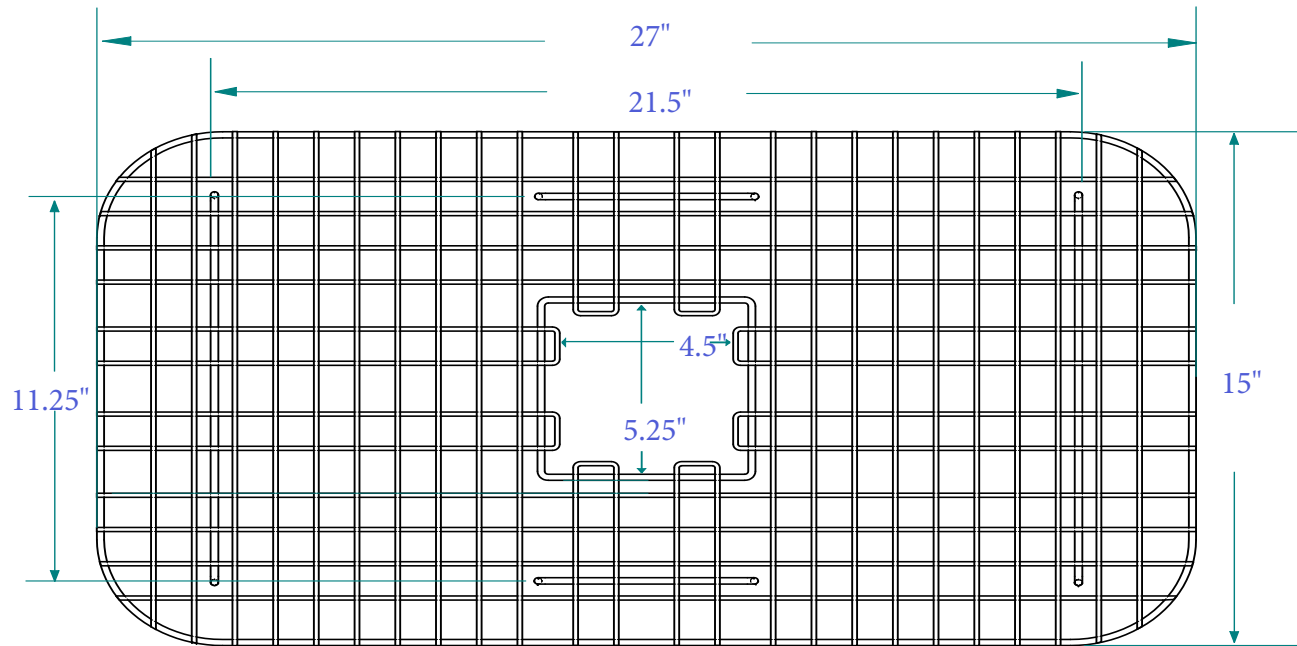

Johnson Copper Kitchen Sink Bottom Grid

SG004-27

Lifetime Warranty

All Sinkology products come with a lifetime warranty. You won't need it, but it's there.

CustomerService@Sinkology.com | 866.915.3003