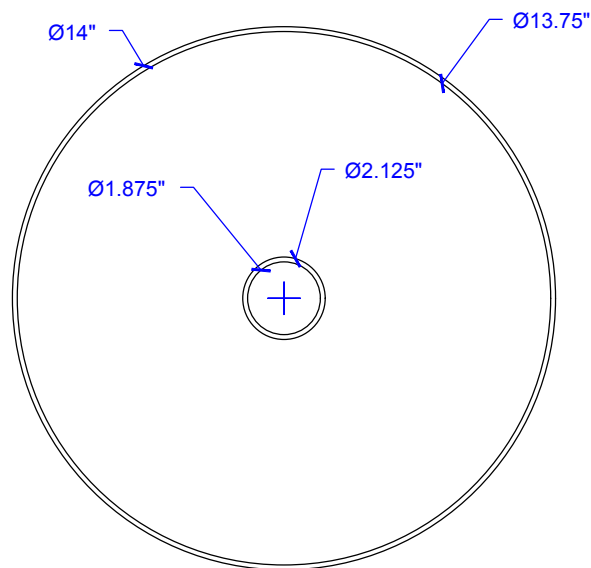

Hubble Vessel Copper Sink

Model # [BRV-1405BC](#)

14" x 14" x 5"

Features

- + Handmade 18 Gauge Copper
- + Hammered Aged Copper Finish
- + Above Copper Vessel Sink
- + Mounting Hardware Included
- + Lifetime Warranty

Hubble Vessel Copper Sink

Technical Specifications

- + Outer - 14" x 14" x 5"
- + Inner - 13.75" x 13.75" x 5"
- + Drain - Standard Bath Drain, Non-Overflow
- + Thickness - 18 Gauge

FRONT VIEW

TOP VIEW

Lifetime Warranty