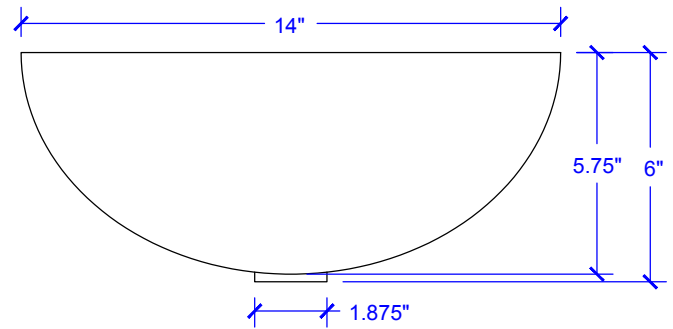

Hubble Vessel Copper Sink

Model # [BRV-1405BC](#)

14" x 14" x 5"

Features

- + Handmade 18 Gauge Copper
- + Hammered Aged Copper Finish
- + Above Copper Vessel Sink
- + Mounting Hardware Included
- + Lifetime Warranty

Hubble Vessel Copper Sink

Technical Specifications

- + Outer - 14" x 14" x 5"
- + Inner - 13.75" x 13.75" x 5"
- + Drain - Standard Bath Drain, Non-Overflow
- + Thickness - 18 Gauge

FRONT VIEW

TOP VIEW

Lifetime Warranty