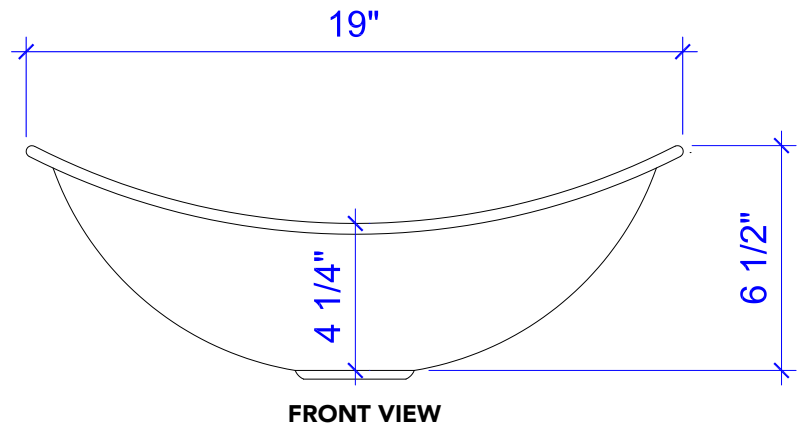

# Hobbes Vessel Nickel Sink

Model # [SB305-19N](#)

19" x 14" x 7"

## Technical Specifications

- + Outer - 19" x 14" x 6.5"
- + Inner - 19" x 14" x 6.5"
- + Drain - Standard Bath Drain, Non Overflow
- + Thickness - 16 Gauge