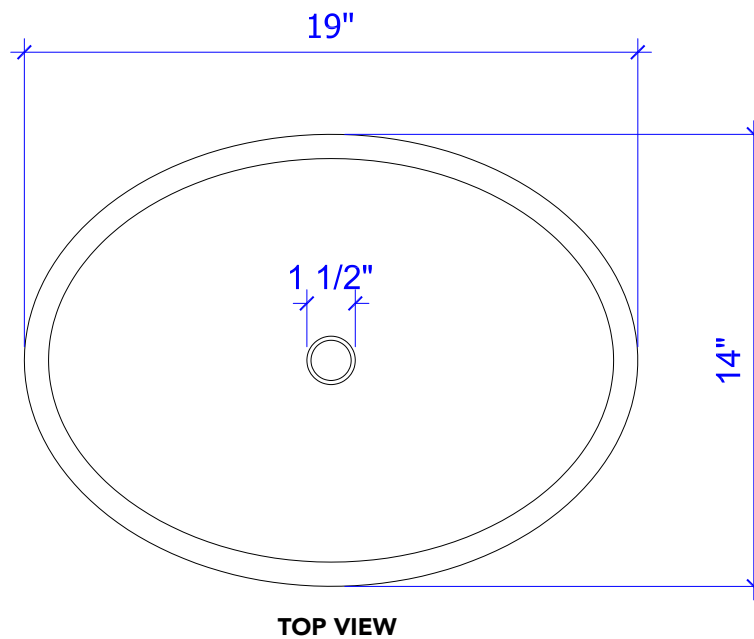

# Hobbes Vessel Nickel Sink

Model # [SB305-19N](#)

19" x 14" x 7"

## Technical Specifications

- + Outer - 19" x 14" x 6.5"
- + Inner - 19" x 14" x 6.5"
- + Drain - Standard Bath Drain, Non Overflow
- + Thickness - 16 Gauge