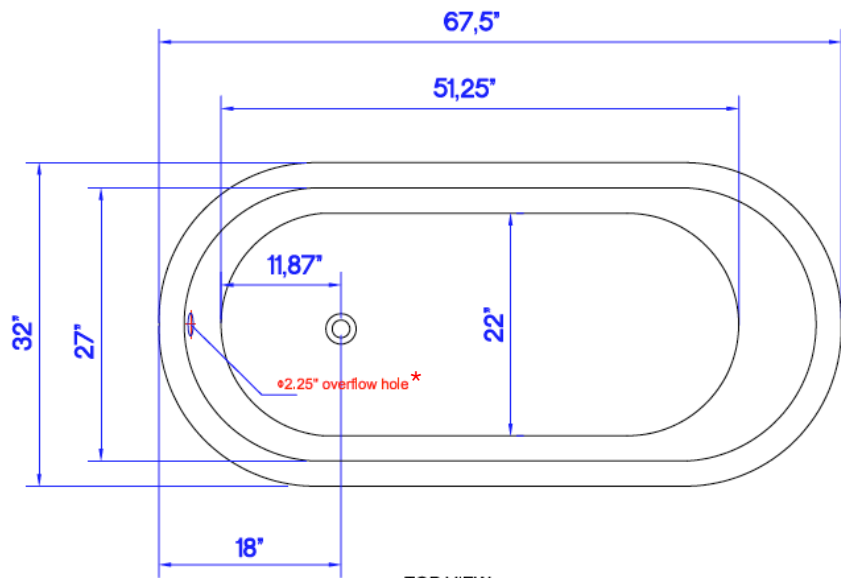

TOP VIEW

* Over low holes only apply to model #TBT-6631CL

Lifetime Warranty

All Sinkology products come with a lifetime warranty. You won't need, but it's there.

CustomerService@Sinkology.com | 866.915.3003