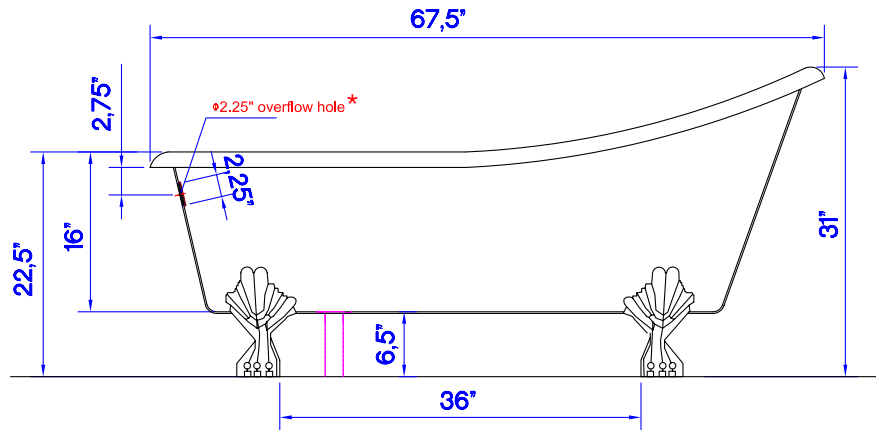

# Heisenberg Copper Bathtub

Model [#TBT-6631CL](#) | [#TBT-6631CL-OF](#) (w/overflow)

67.5" x 32" x 30.5"

## Technical Specifications

- + Outer - 67.5" x 32" x 31"
- + Basin Area Floor - 51.25" x 22"
- + Soaking Depth
  - Top of Tub - 15"
  - To overflow - 12.25"
- + Weight - 150 lbs
- + Tub Rim - 2.5"
- + Drain - 2" diameter