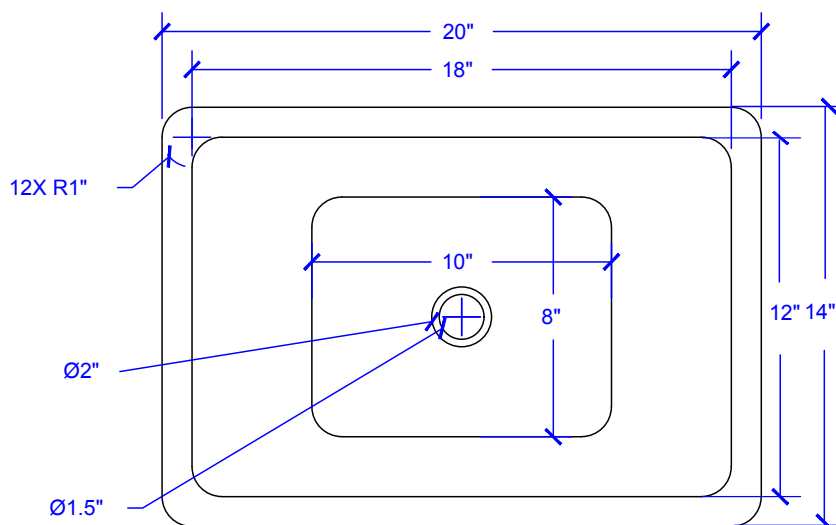

TOP VIEW

Lifetime Warranty

All Sinkology products come with a lifetime warranty.
You won't need it, but it's there.

CustomerService@Sinkology.com | 866.915.3003