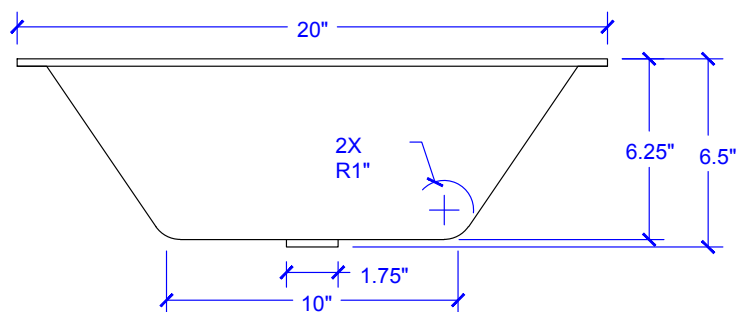

Hawking Drop-In or Undermount Copper Sink - Spa Series

SINKOLOGY™

Model # [SB205-20AG](#)

20" x 14" x 6.5"

Features

- + Handmade 18 Gauge Copper
- + Handmade Aged Copper Finish
- + Dual-Flex Rim
- + Lifetime Warranty

Hawking Drop-In or Undermount Copper Sink - Spa Series

SINKOLOGY™

Technical Specifications

- + Outer - 20" x 14" x 6.5"
- + Inner - 18" x 12" x 6.25"
- + Drain - Standard Bath Drain
Non-Overflow
- + Thickness - 18 Gauge