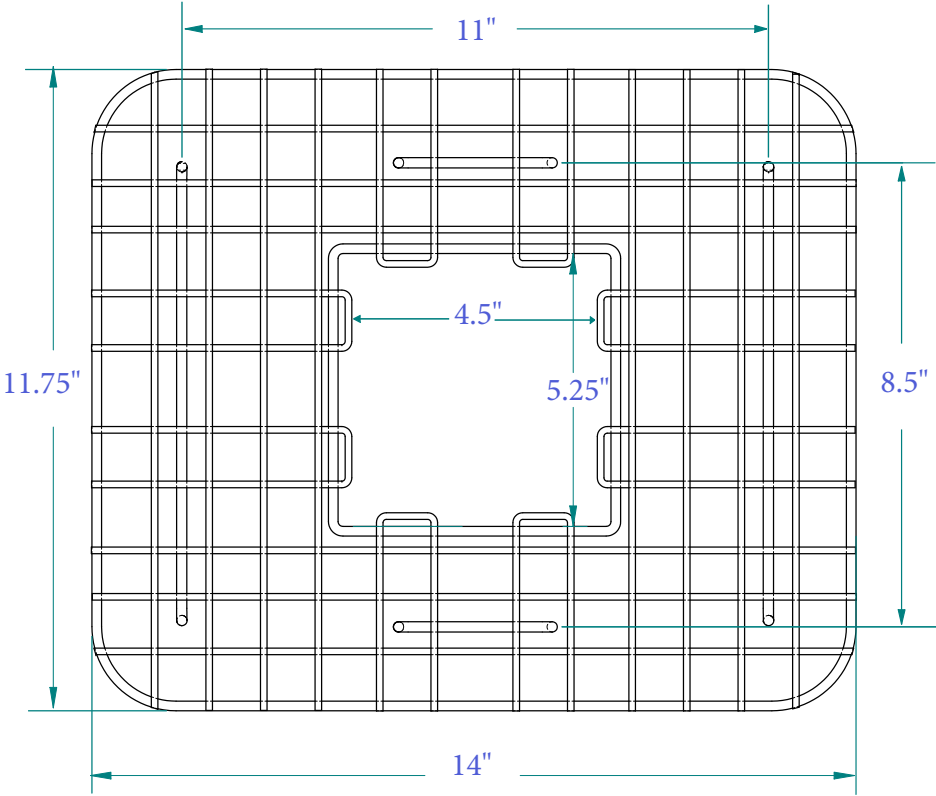

Gehry Copper Kitchen Sink Bottom Grid

SG002-14

Lifetime Warranty

All Sinkology products come with a lifetime warranty. You won't need it, but it's there.

CustomerService@Sinkology.com | 866.915.3003