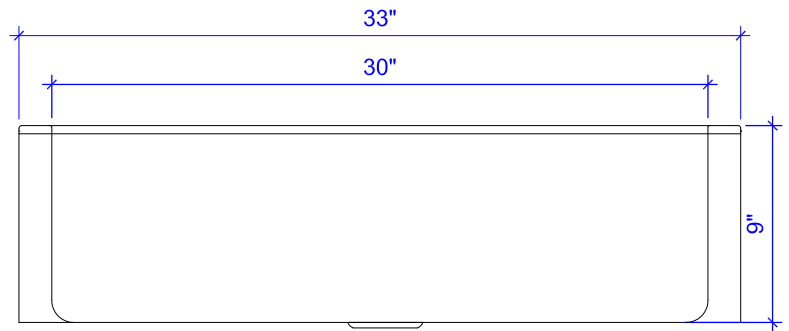

## Technical Specifications

- + Outer - 33" x 22" x 9"
- + Inner - 30" x 19" x 9"
- + Drain - Standard Kitchen Drain
- + Thickness - 16 Gauge

FRONT VIEW

TOP VIEW