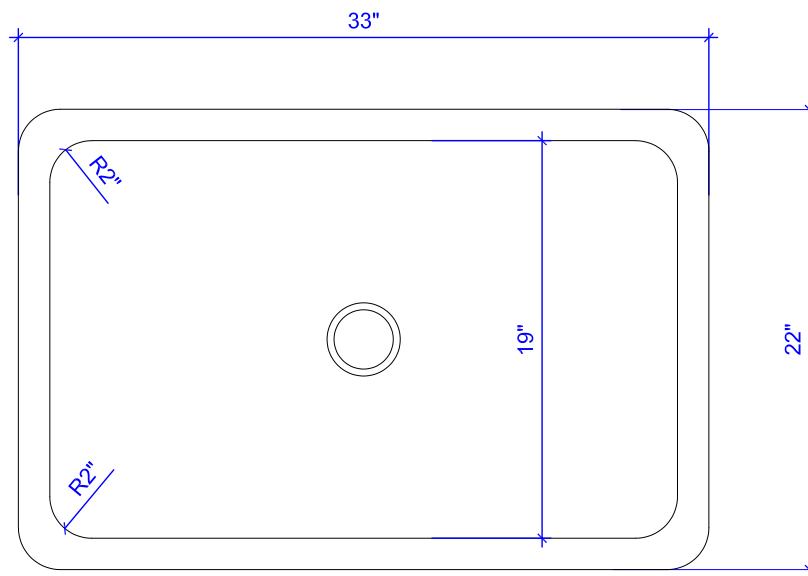

## Technical Specifications

- + Outer - 33" x 22" x 9"
- + Inner - 30" x 19" x 9"
- + Drain - Standard Kitchen Drain
- + Thickness - 16 Gauge

FRONT VIEW

TOP VIEW