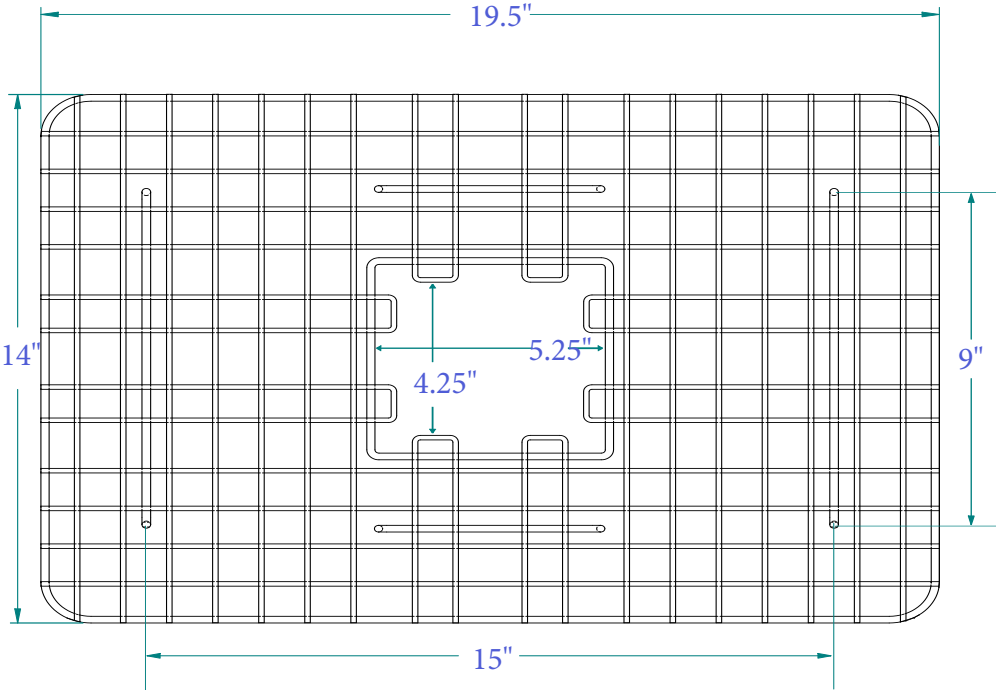

Fuller Copper Kitchen Sink Bottom Grid

SG007-23

Lifetime Warranty

All Sinkology products come with a lifetime warranty. You won't need it, but it's there.

CustomerService@Sinkology.com | 866.915.3003