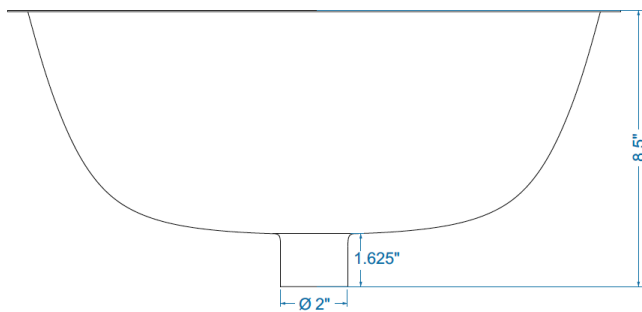

SINKOLOGY®

Technical Specifications

- + Outer - 19.25" x 17.25" x 6.5"
- + Inner - 17.25" x 14.25" x 5.5"
- + Weight - 8 lbs
- + Drain - 1.5" diameter

FRONT VIEW

TOP VIEW

BACK VIEW

SIDE VIEW

Lifetime Warranty