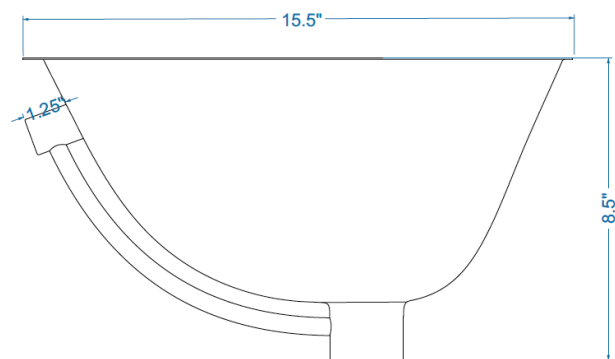

SINKOLOGY®

Technical Specifications

- + Outer - 19.25" x 17.25" x 6.5"
- + Inner - 17.25" x 14.25" x 5.5"
- + Weight - 8 lbs
- + Drain - 1.5" diameter

FRONT VIEW

TOP VIEW

BACK VIEW

SIDE VIEW

Lifetime Warranty