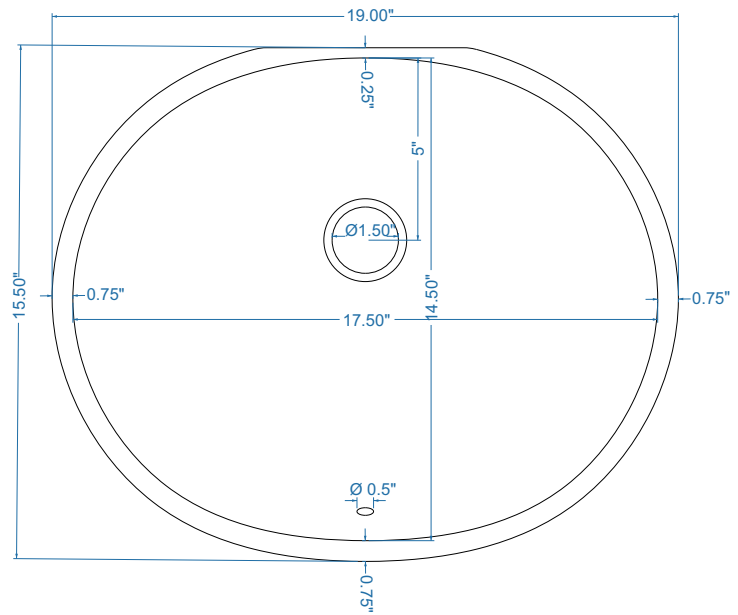

SINKOLOGY®

Technical Specifications

- + Outer - 19.25" x 17.25" x 6.5"
- + Inner - 17.25" x 14.25" x 5.5"
- + Weight - 8 lbs
- + Drain - 1.5" diameter

FRONT VIEW

TOP VIEW

BACK VIEW

SIDE VIEW

Lifetime Warranty