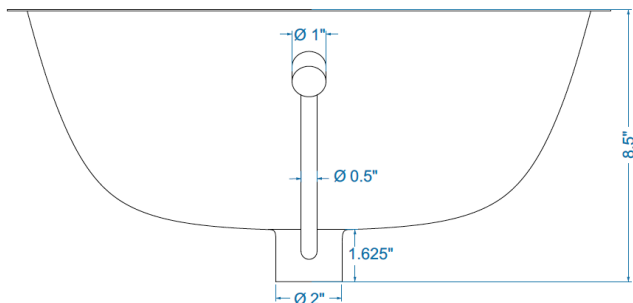

SINKOLOGY®

Technical Specifications

- + Outer - 19.25" x 17.25" x 6.5"
- + Inner - 17.25" x 14.25" x 5.5"
- + Weight - 8 lbs
- + Drain - 1.5" diameter

FRONT VIEW

TOP VIEW

BACK VIEW

SIDE VIEW

Lifetime Warranty