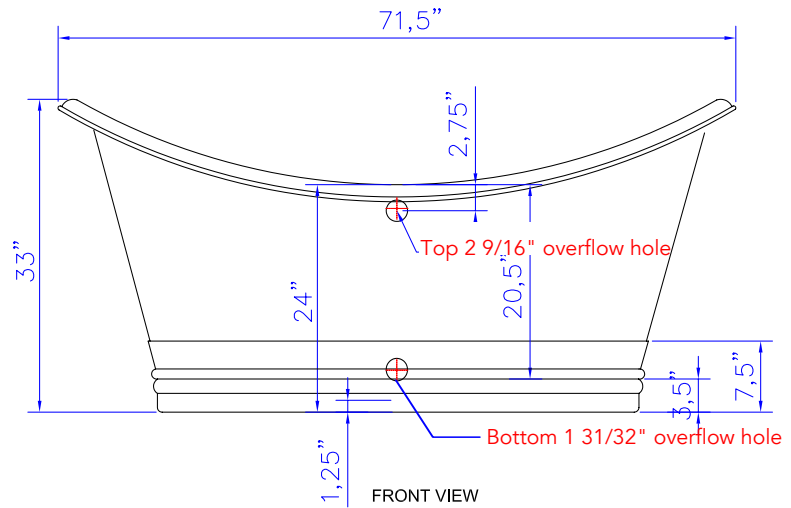

# Euclid Copper Bathtub

**Models:** [#TBT-7132HA](#) | [#TBT-7132HA-OF](#) (w/overflow)

71.5" x 33.5" x 34"

## Technical Specifications

- + Outer - 71.5" x 33.5" x 33"
- + Basin Area Floor - 51.5" x 22"
- + Soaking Depth
  - Top of Tub - 19.5"
  - To overflow - 15.75"
- + Weight - 175 lbs
- + Tub Rim - 2.5"
- + Drain - 2" diameter