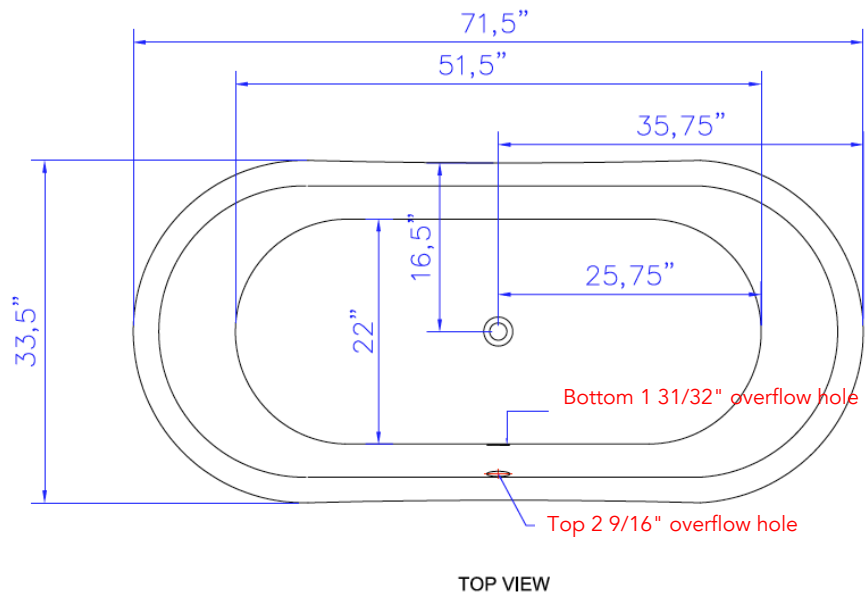

# Euclid Copper Bathtub

**Models:** [#TBT-7132HA](#) | [#TBT-7132HA-OF](#) (w/overflow)

71.5" x 33.5" x 34"

## Technical Specifications

- + Outer - 71.5" x 33.5" x 33"
- + Basin Area Floor - 51.5" x 22"
- + Soaking Depth
  - Top of Tub - 19.5"
  - To overflow - 15.75"
- + Weight - 175 lbs
- + Tub Rim - 2.5"
- + Drain - 2" diameter