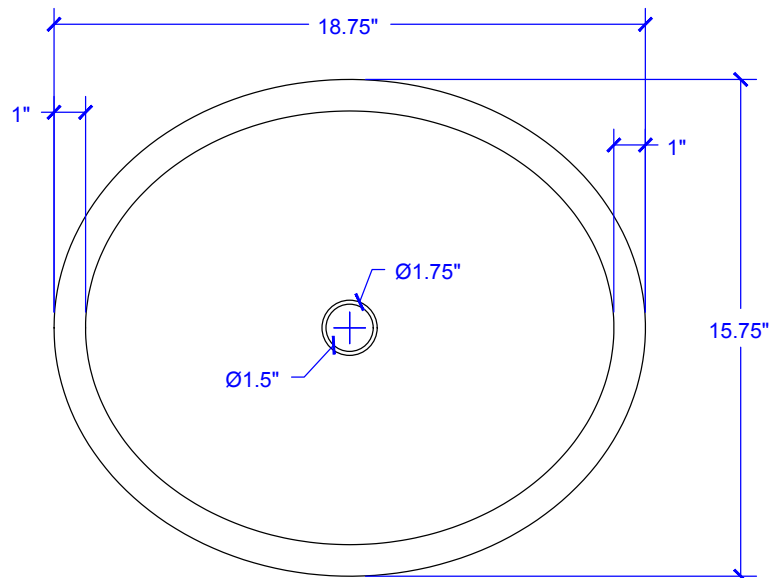

## Technical Specifications

- + Outer - 18.5" x 15.5" x 6.5"
- + Inner - 16.25" x 13.5" x 6.25"
- + Drain - Standard Bath Drain  
Non-Overflow
- + Thickness 18 Gauge

**FRONT VIEW**

**TOP VIEW**