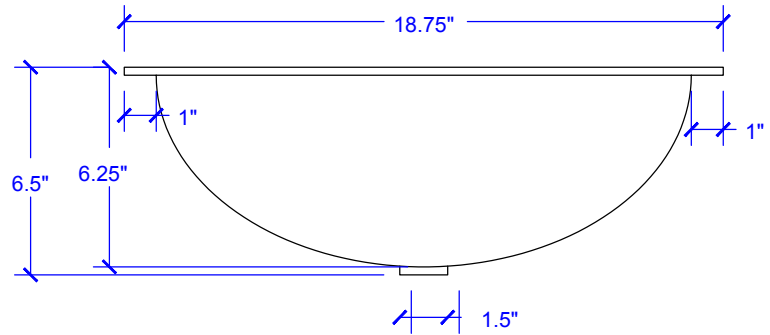

## Technical Specifications

- + Outer - 18.5" x 15.5" x 6.5"
- + Inner - 16.25" x 13.5" x 6.25"
- + Drain - Standard Bath Drain  
Non-Overflow
- + Thickness 18 Gauge

**FRONT VIEW**

**TOP VIEW**