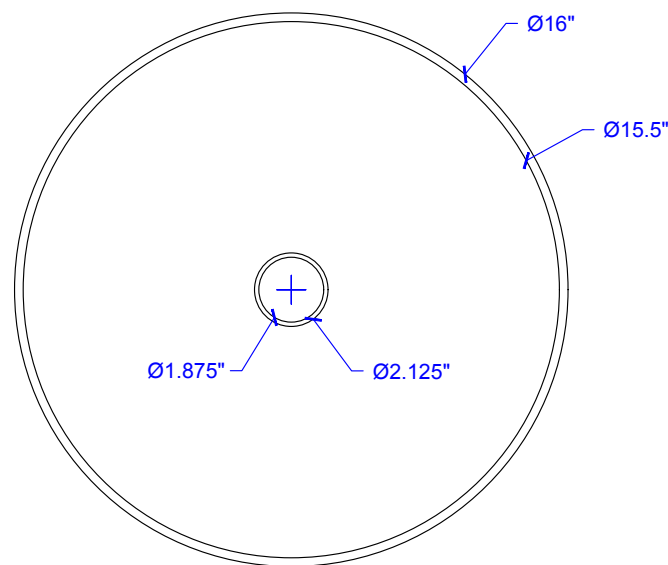

Eddington Vessel Copper Sink

Model # [BRV-1606BC](#)

16" x 16" x 6"

Features

- + Handmade 18 Gauge Copper
- + Hammered Aged Copper Finish
- + Above Counter Vessel Sink
- + Mounting Hardware Included
- + Lifetime Warranty

Eddington Vessel Copper Sink

Technical Specifications

- + Outer - 16" x 16" x 6"
- + Inner - 15.75" x 15.75" x 6"
- + Drain - Standard Bath Drain, Non-Overflow
- + Thickness - 18 gauge

FRONT VIEW

TOP VIEW