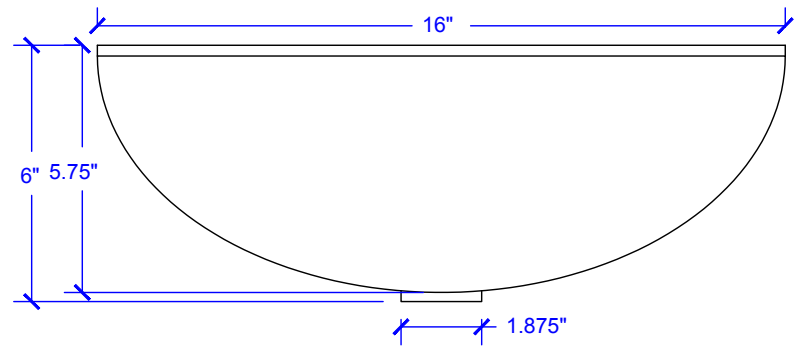

Eddington Vessel Copper Sink

Model # [BRV-1606BC](#)

16" x 16" x 6"

Features

- + Handmade 18 Gauge Copper
- + Hammered Aged Copper Finish
- + Above Counter Vessel Sink
- + Mounting Hardware Included
- + Lifetime Warranty

Eddington Vessel Copper Sink

Technical Specifications

- + Outer - 16" x 16" x 6"
- + Inner - 15.75" x 15.75" x 6"
- + Drain - Standard Bath Drain, Non-Overflow
- + Thickness - 18 gauge

FRONT VIEW

TOP VIEW