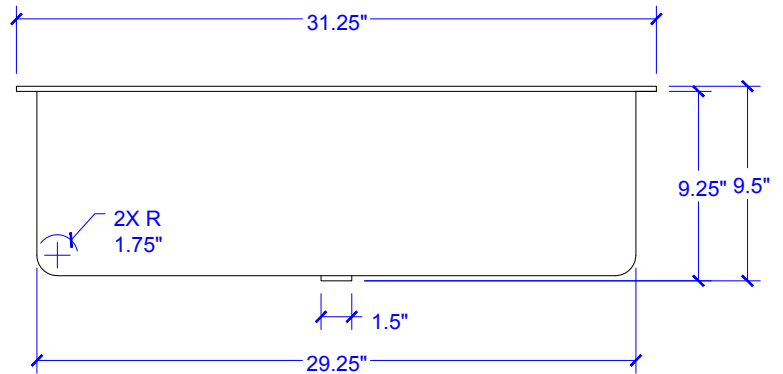

David Undermount Copper Sink

Model # [SK203-31AC](#)

31.25" x 18.25" x 9.25"

Features

- + Undermount Sink
- + Handmade 16 Gauge Copper
- + Antique Copper Finish
- + Lifetime Warranty

[SK203-31AC](#)

[SK203-31AC](#)

David Undermount Copper Sink

Technical Specifications

- + Outer - 31.25" x 18.25" x 9.5"
- + Inner - 29.25" x 16.25" x 9.25"
- + Drain - Standard Kitchen Drain
- + Thickness - 16 Gauge

FRONT VIEW

TOP VIEW