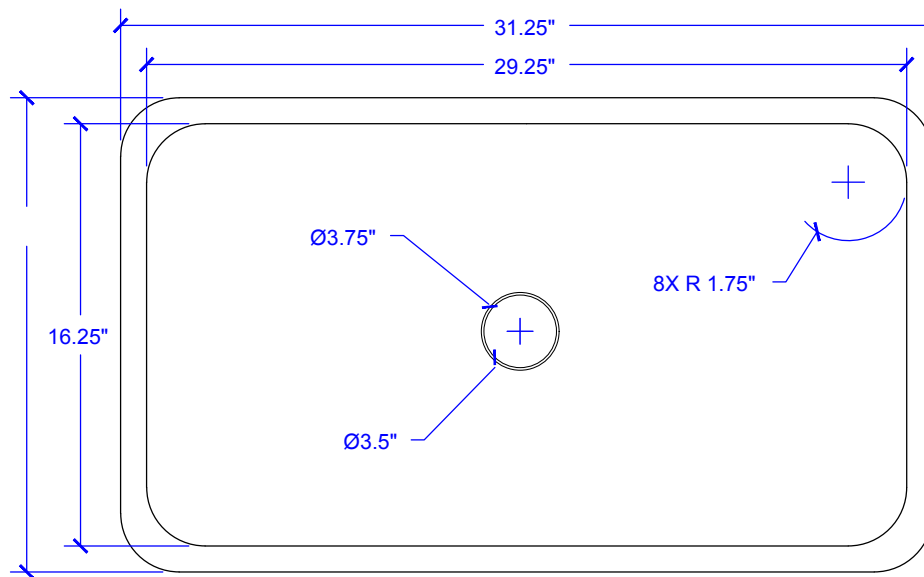

David Undermount Copper Sink

Model # [SK203-31AC](#)

31.25" x 18.25" x 9.25"

Features

- + Undermount Sink
- + Handmade 16 Gauge Copper
- + Antique Copper Finish
- + Lifetime Warranty

[SK203-31AC](#)

[SK203-31AC](#)

David Undermount Copper Sink

Technical Specifications

- + Outer - 31.25" x 18.25" x 9.5"
- + Inner - 29.25" x 16.25" x 9.25"
- + Drain - Standard Kitchen Drain
- + Thickness - 16 Gauge

FRONT VIEW

TOP VIEW