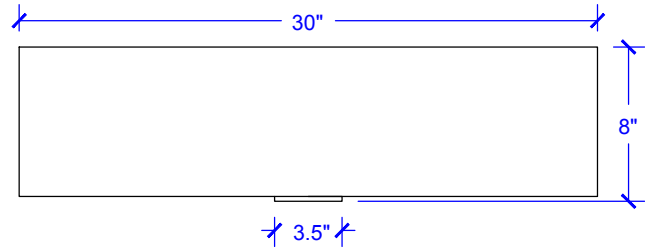

## Technical Specifications

- + Outer - 30" x 22" x 8"
- + Inner - 27" x 19" x 8"
- + Drain - Standard Kitchen Drain
- + Thickness - 16 Gauge

FRONT VIEW

RIGHT SIDE VIEW

TOP VIEW