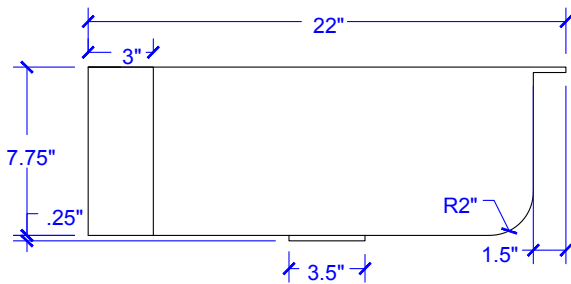

## Technical Specifications

- + Outer - 30" x 22" x 8"
- + Inner - 27" x 19" x 8"
- + Drain - Standard Kitchen Drain
- + Thickness - 16 Gauge

FRONT VIEW

RIGHT SIDE VIEW

TOP VIEW