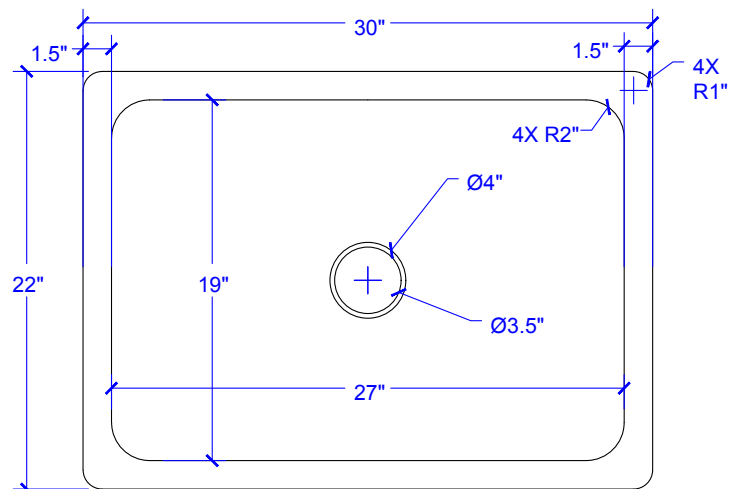

## Technical Specifications

- + Outer - 30" x 22" x 8"
- + Inner - 27" x 19" x 8"
- + Drain - Standard Kitchen Drain
- + Thickness - 16 Gauge

FRONT VIEW

RIGHT SIDE VIEW

TOP VIEW