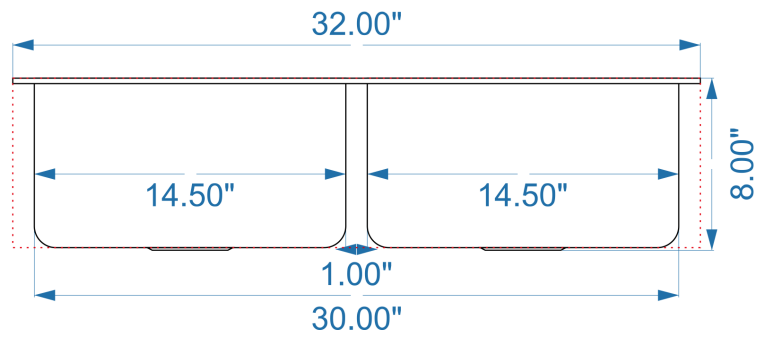

SINKOLOGY®

Technical Specifications

- + Outer - 32" x 21.5" x 8"
- + Inner - 31" x 17" x 7.25"
- + Weight - 29 lbs
- + Drain - 3.5" diameter
- + Cabinet Size - 36" minimum

TOP VIEW

SIDE VIEW

FRONT VIEW

Lifetime Warranty