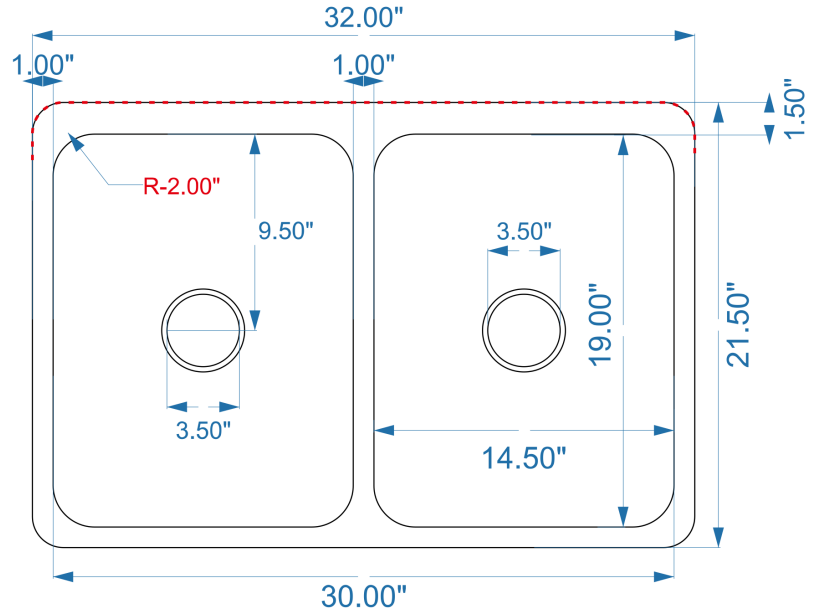

SINKOLOGY®

Technical Specifications

- + Outer - 32" x 21.5" x 8"
- + Inner - 31" x 17" x 7.25"
- + Weight - 29 lbs
- + Drain - 3.5" diameter
- + Cabinet Size - 36" minimum

TOP VIEW

SIDE VIEW

FRONT VIEW

Lifetime Warranty