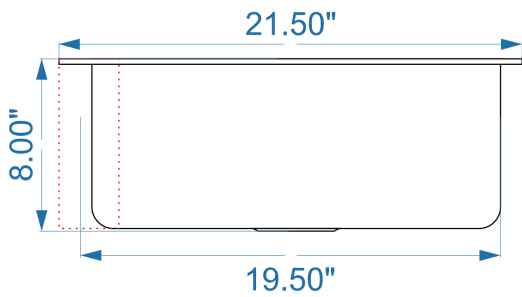

SINKOLOGY®

Technical Specifications

- + Outer - 32" x 21.5" x 8"
- + Inner - 31" x 17" x 7.25"
- + Weight - 29 lbs
- + Drain - 3.5" diameter
- + Cabinet Size - 36" minimum

TOP VIEW

SIDE VIEW

FRONT VIEW

Lifetime Warranty