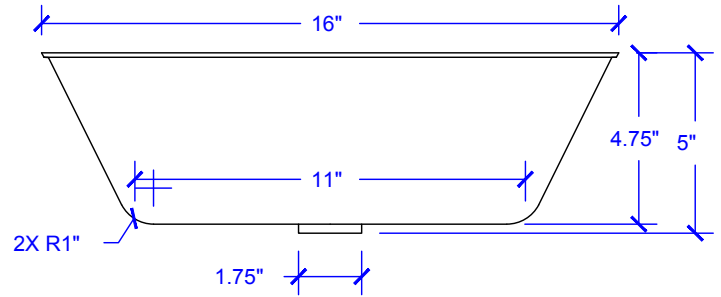

# Copernicus Vessel Copper Sink

Model # [SB303-16AG](#)

16" x 16" x 5.5"

## Technical Specifications

- + Outer - 16" x 16" x 5.5"
- + Inner - 15.75" x 15.75" x 5.5"
- + Drain - Standard Bath Drain, Non-Overflow
- + Thickness - 18 Gauge

**FRONT VIEW**

**TOP VIEW**