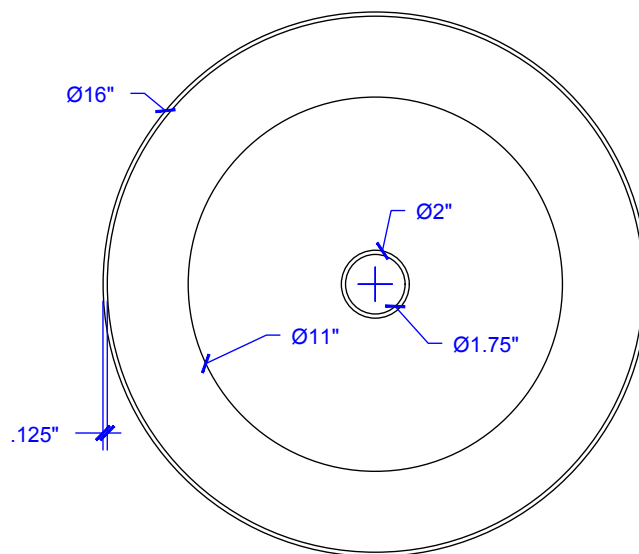

# Copernicus Vessel Copper Sink

Model # [SB303-16AG](#)

16" x 16" x 5.5"

# Copernicus Vessel Cooper Sink

## Technical Specifications

- + Outer - 16" x 16" x 5.5"
- + Inner - 15.75" x 15.75" x 5.5"
- + Drain - Standard Bath Drain, Non-Overflow
- + Thickness - 18 Gauge

**FRONT VIEW**

**TOP VIEW**