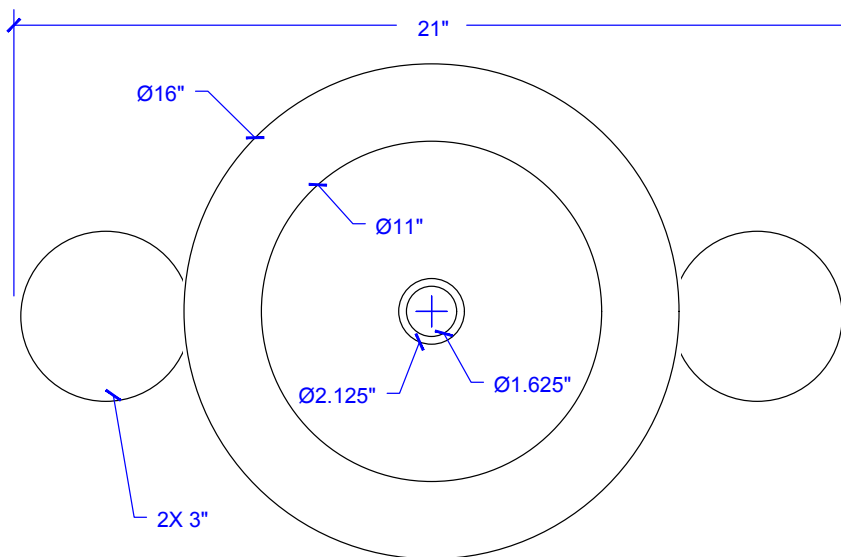

# Copernicus Vessel Copper Sink

Model # [SB303-21AG](#)

21" x 16" x 5.5"

# Copernicus Vessel Copper Sink

## Technical Specifications

- + Outer - 21" x 16" x 5.5"
- + Inner - 15.75" x 15.75" x 5.25"
- + Drain - Standard Bath Drain, Non Overflow
- + Thickness - 18 Gauge

FRONT VIEW

TOP VIEW