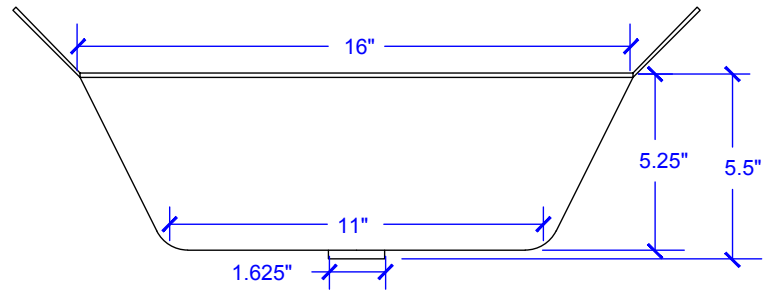

# Copernicus Vessel Copper Sink

Model # [SB303-21AG](#)

21" x 16" x 5.5"

## Technical Specifications

- + Outer - 21" x 16" x 5.5"
- + Inner - 15.75" x 15.75" x 5.25"
- + Drain - Standard Bath Drain, Non Overflow
- + Thickness - 18 Gauge

FRONT VIEW

TOP VIEW