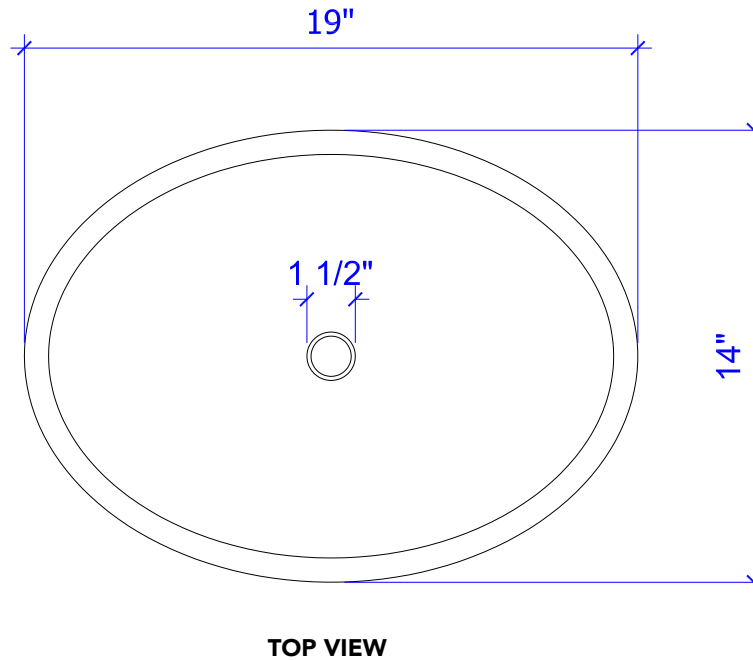

Confucious Vessel Copper Sink

Model # [SB305-19AC](#)

19" x 14" x 6.5"

Features

- + Vessel Sink
- + Handmade 16 Gauge Copper
- + Antique Copper Finish
- + Lifetime Warranty

[SB305-19AC](#)

[SB305-19AC](#)

Product Pairing Suggestions

Confucious Vessel Copper Sink

Technical Specifications

- + Outer - 19" x 14" x 6.5"
- + Inner - 19" x 14" x 6.5"
- + Drain - Standard Bath Drain,
No Overflow
- + Thickness - 16 Gauge

Lifetime Warranty

All Sinkology products come with a lifetime warranty.
You won't need it, but it's there.