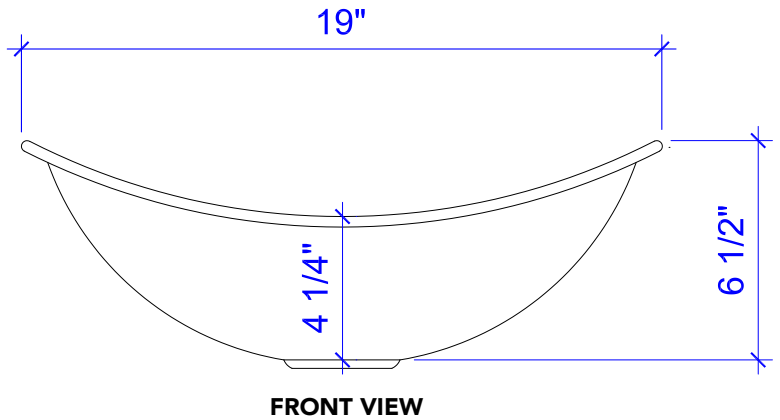

Confucious Vessel Copper Sink

Model # [SB305-19AC](#)

19" x 14" x 6.5"

Features

- + Vessel Sink
- + Handmade 16 Gauge Copper
- + Antique Copper Finish
- + Lifetime Warranty

[SB305-19AC](#)

[SB305-19AC](#)

Product Pairing Suggestions

Confucious Vessel Copper Sink

Technical Specifications

- + Outer - 19" x 14" x 6.5"
- + Inner - 19" x 14" x 6.5"
- + Drain - Standard Bath Drain,
No Overflow
- + Thickness - 16 Gauge

Lifetime Warranty

All Sinkology products come with a lifetime warranty.
You won't need it, but it's there.