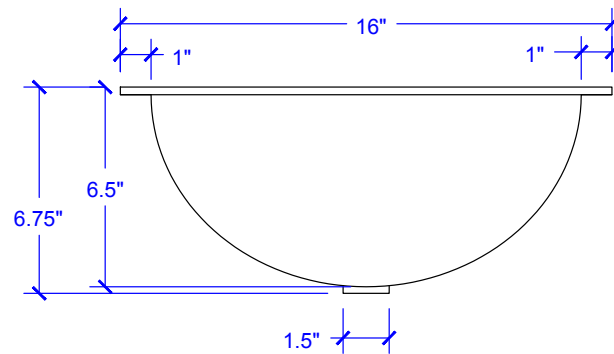

Born Drop-In / Undermount Copper Sink

Model # [SB204-16NU](#)

16" x 16" x 6"

Features

- + Drop In / Undermount
- + Handmade 18 Gauge Copper
- + Naked Copper Finish
- + Dual-Flex Rim
- + Lifetime Warranty

[SB204-16NU](#)

Born Drop-In / Undermount Copper Sink

Technical Specifications

- + Outer - 16" x 16" x 6"
- + Inner - 14" x 14" x 6"
- + Drain - Standard Bath Drain, Non-overflow
- + Thickness - 18 Gauge

FRONT VIEW

TOP VIEW