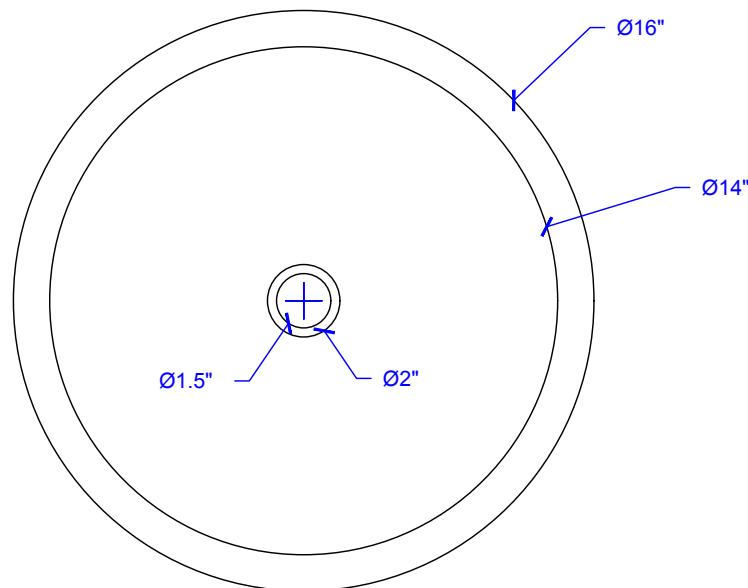

Born Drop-In / Undermount Copper Sink

Model # [SB204-16NU](#)

16" x 16" x 6"

Features

- + Drop In / Undermount
- + Handmade 18 Gauge Copper
- + Naked Copper Finish
- + Dual-Flex Rim
- + Lifetime Warranty

[SB204-16NU](#)

Born Drop-In / Undermount Copper Sink

Technical Specifications

- + Outer - 16" x 16" x 6"
- + Inner - 14" x 14" x 6"
- + Drain - Standard Bath Drain, Non-overflow
- + Thickness - 18 Gauge

FRONT VIEW

TOP VIEW